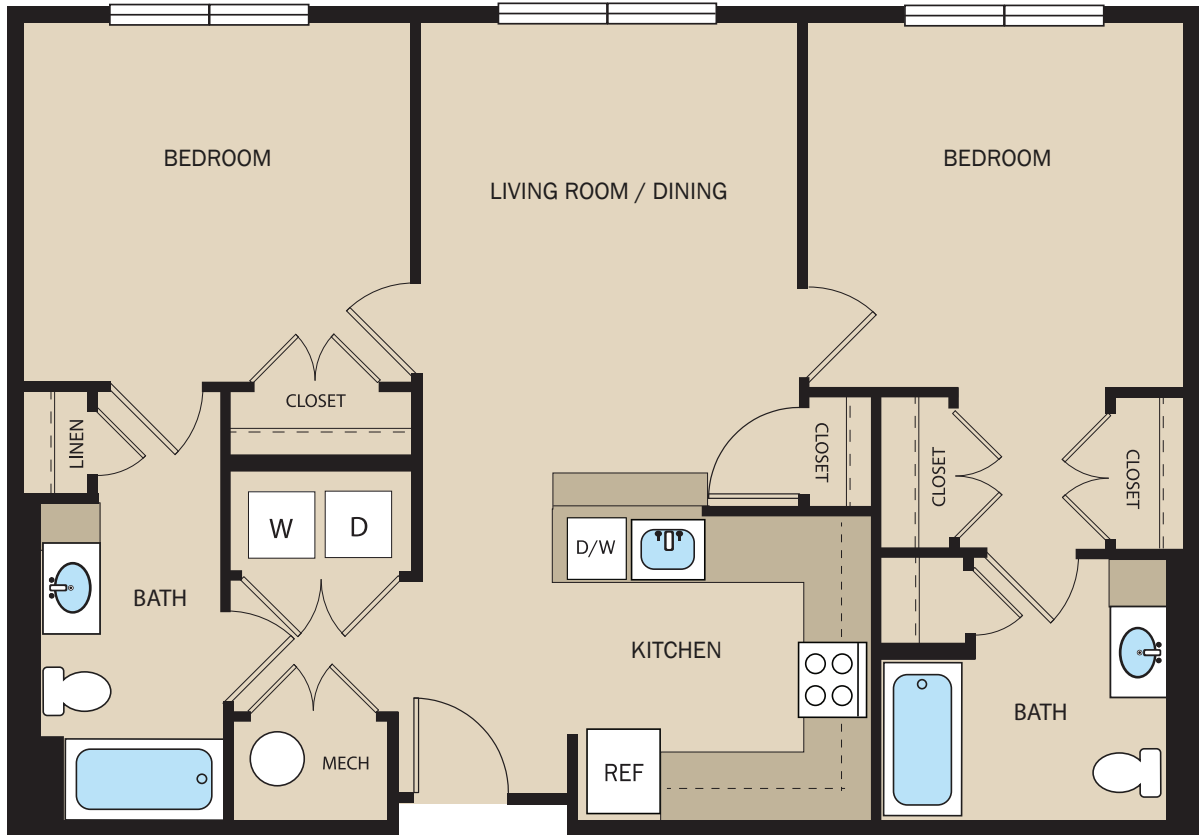

Renaissance Row

Floorplan 2A  
2 Bedroom | 2 Bath  
922 Square Feet

Renaissance Row  
4301 Park Heights Avenue  
Baltimore, MD 21215  
410.9450.3041  
RenaissanceRowApts.com

**PENNROSE**  
Bricks & Mortar | Heart & Soul