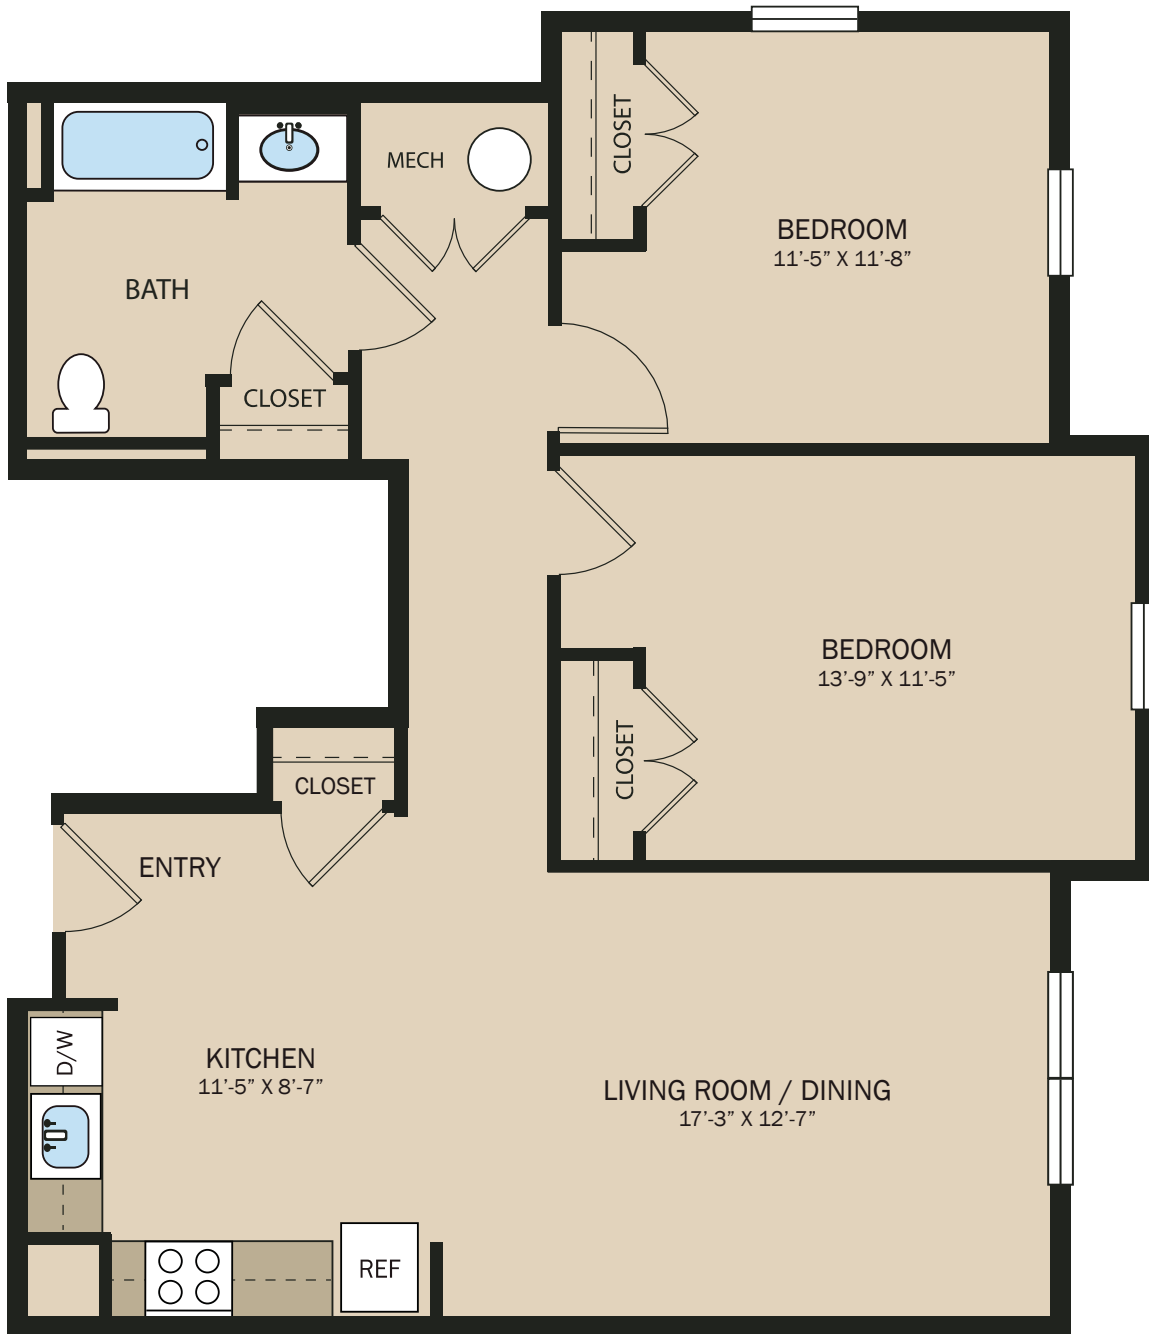

UNIT C

2 BR / 1 BA

958 SF

(P) 732.443.3880

GreensAtAvenel.com

(E) GreensAtAvenel@penrose.com

Greens at Avenel

1450 Rahway Avenue
Avenel, NJ 07001