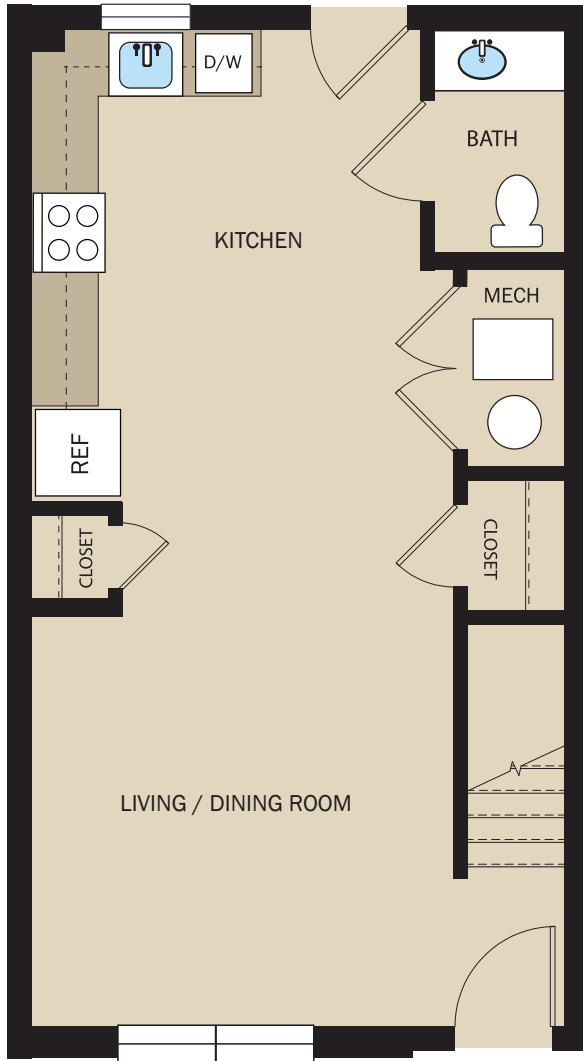

Building 11
2 Bedroom | 1 Bath

Sharswood Crossing

BLDG 11

1st Floor

BLDG 11

2nd Floor

Sharswood Crossing
2016 Master Street
Philadelphia, PA 19121
267.817.9258

SharswoodCrossing.com