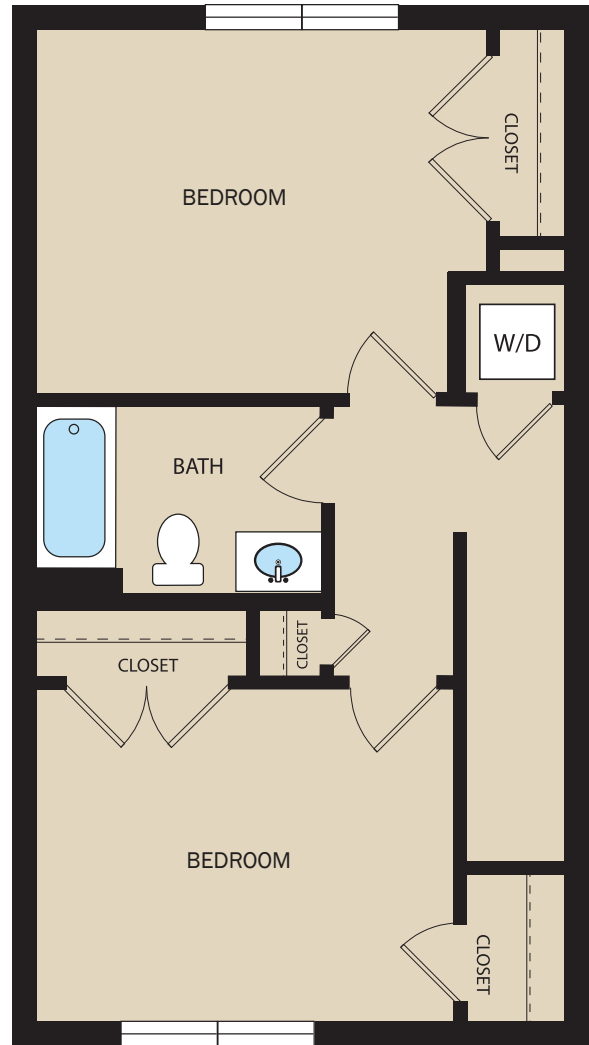

Building 11
2 Bedroom | 1 Bath

Sharswood Crossing

BLDG 11

1st Floor

BLDG 11

2nd Floor

Sharswood Crossing
2016 Master Street
Philadelphia, PA 19121
267.817.9258

SharswoodCrossing.com