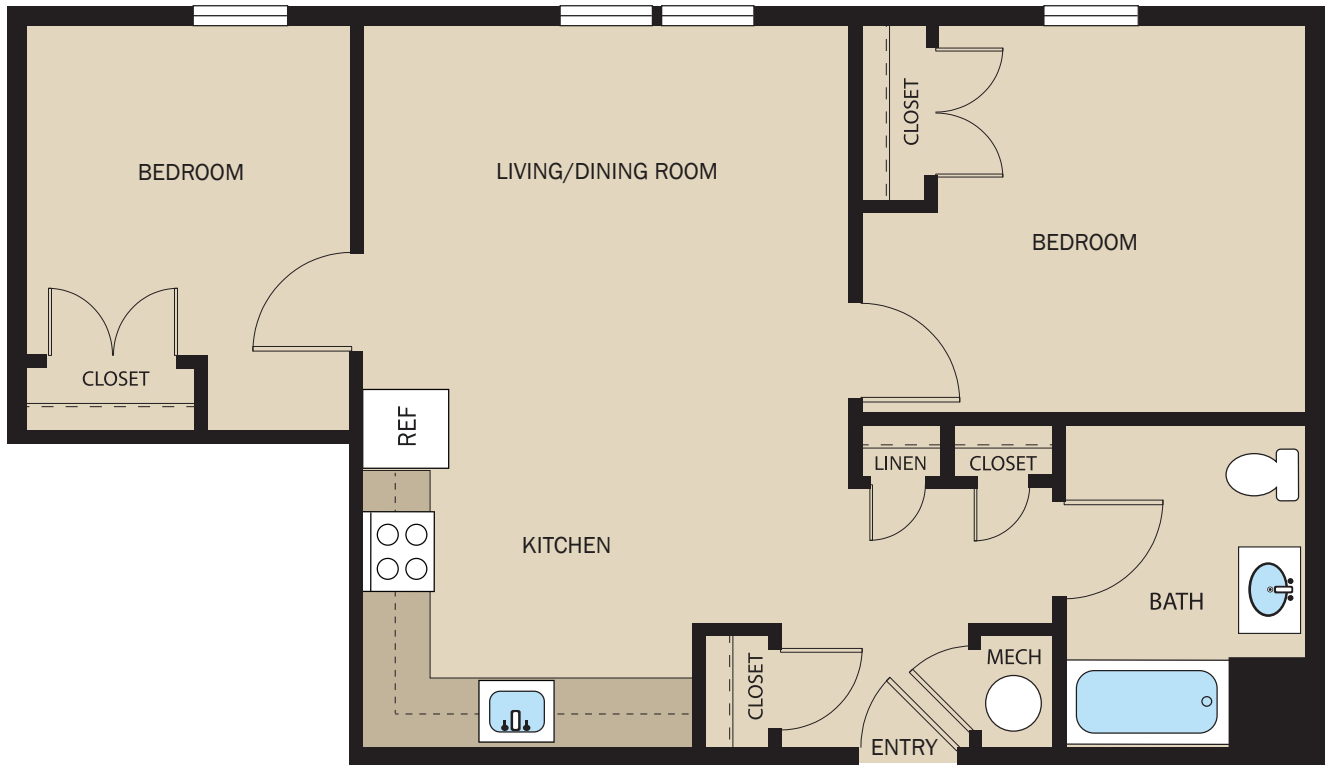

# Sharswood Crossing at 2016 Master

Floorplan Unit D  
2 Bedroom | 1 Bath  
776 SF

Sharswood Crossing at 2016 Master  
2016 Master Street  
Philadelphia, PA 19121  
267.817.9258

**PENNROSE**  
Bricks & Mortar | Heart & Soul