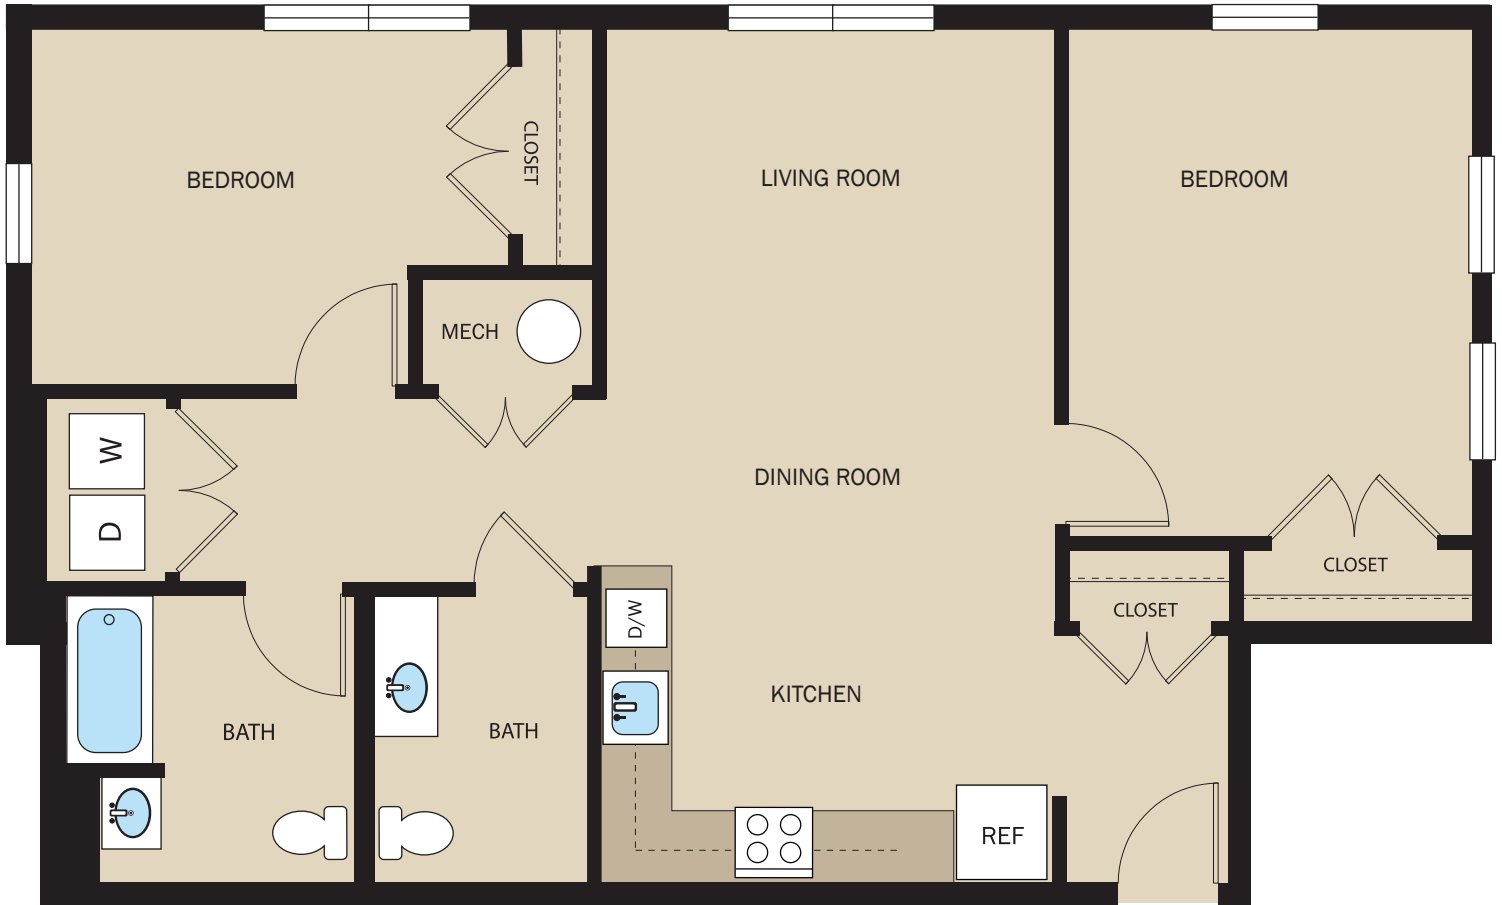

The Lift & Rise on Jefferson

2C
2 Bedroom | 2 Bath
1008 SF

The Lift & Rise on Jefferson
2800 Jefferson Avenue
Newport News, VA 23607
757.913.5032

PENNROSE
Bricks & Mortar | Heart & Soul

TheLiftandRiseonJefferson.com