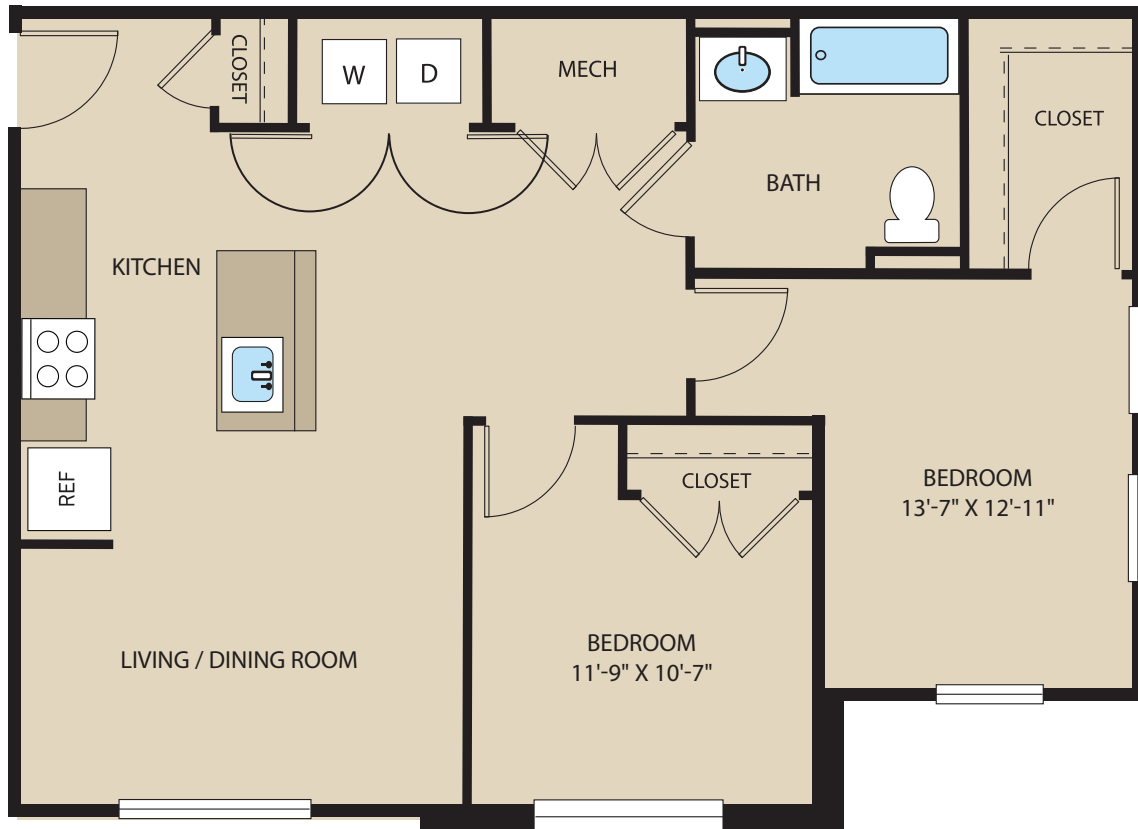

Wilbourn Estates

Unit 2G
2 Bedroom | 1 Bath
828 SF

Wilbourn Estates
801 Newtowne Drive
Annapolis, MD 21401
410.450.3021
WilbournEstates.com

PENNROSE
Bricks & Mortar | Heart & Soul