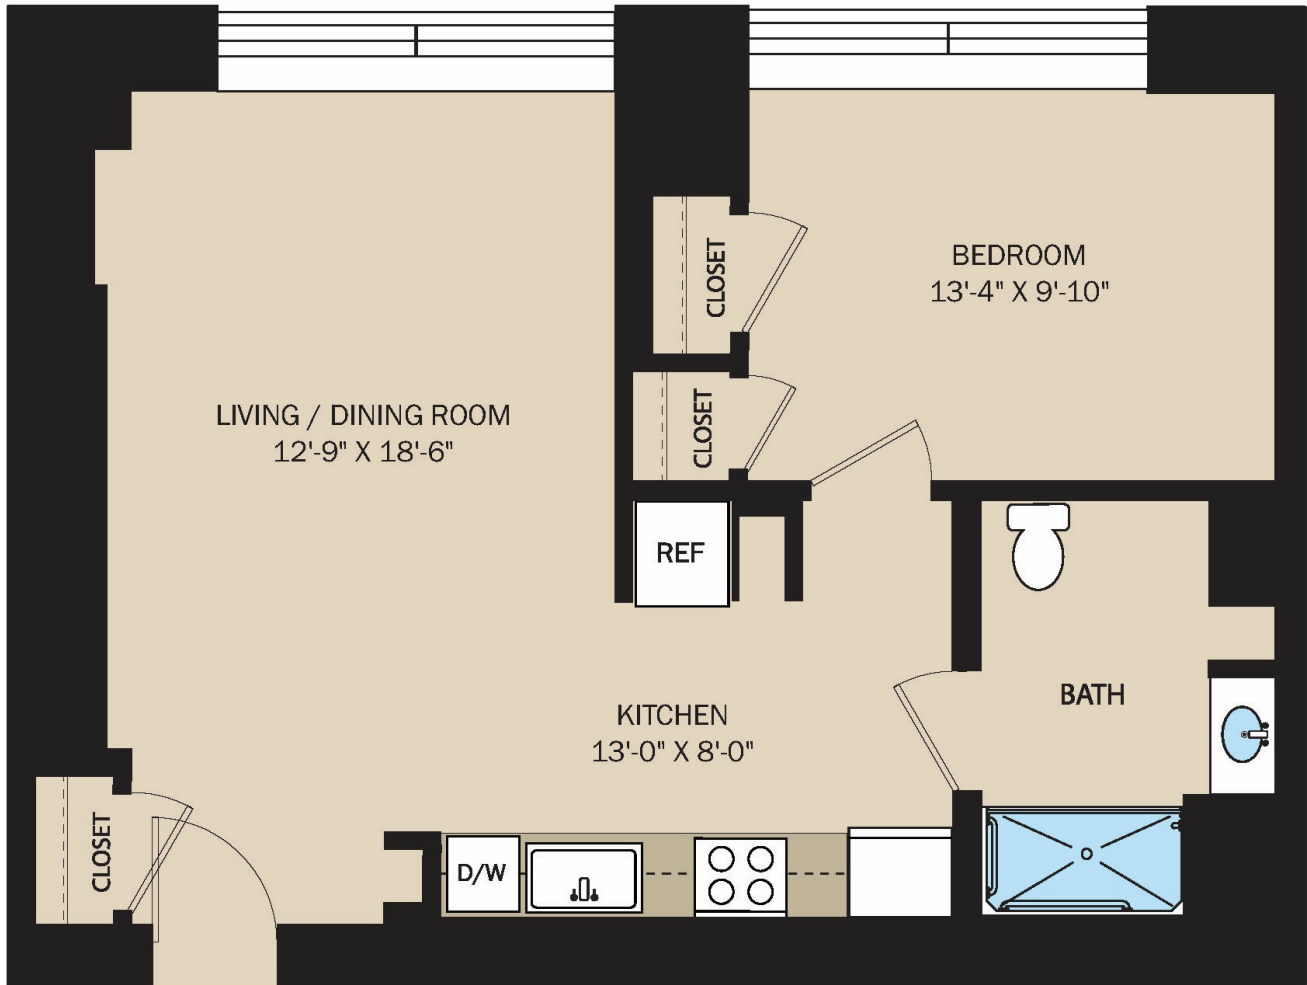

1 BEDROOM

1 BR / 1 BA

688 SF (Avg.)

**All Units Vary*

(P) 781.558.9273

ThePryde.com

(E) ThePryde@penrose.com

THE **pryde**
HYDE PARK