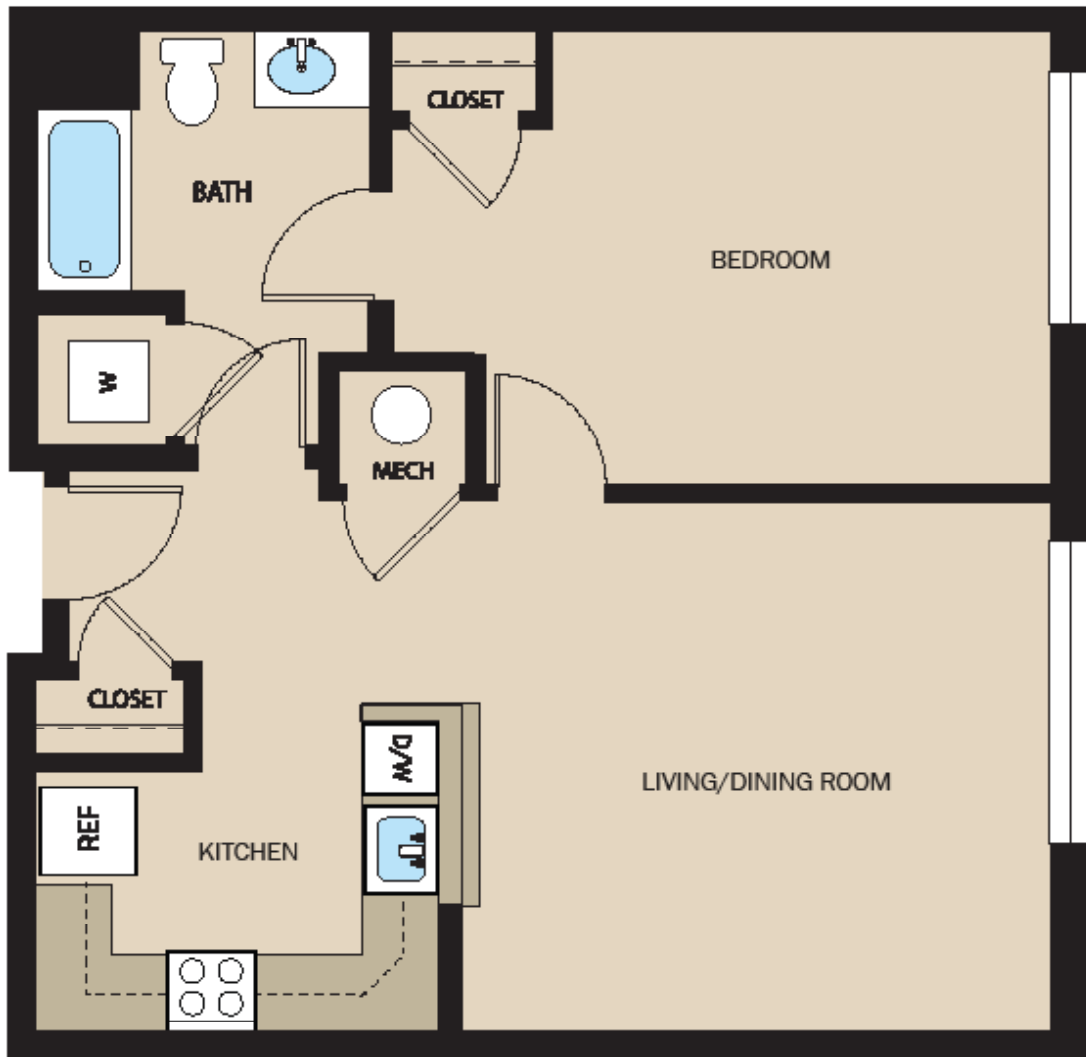

The Residences at North Hill

Floorplan 1C Active Adult
1 Bedroom | 1 Bath
698 SF

The Residences at North Hill
7230 Nightingale Hill Lane
Alexandria, VA 22306
571.370.8781
ResidencesatNorthHill.com

PENNROSE
Bricks & Mortar | Heart & Soul