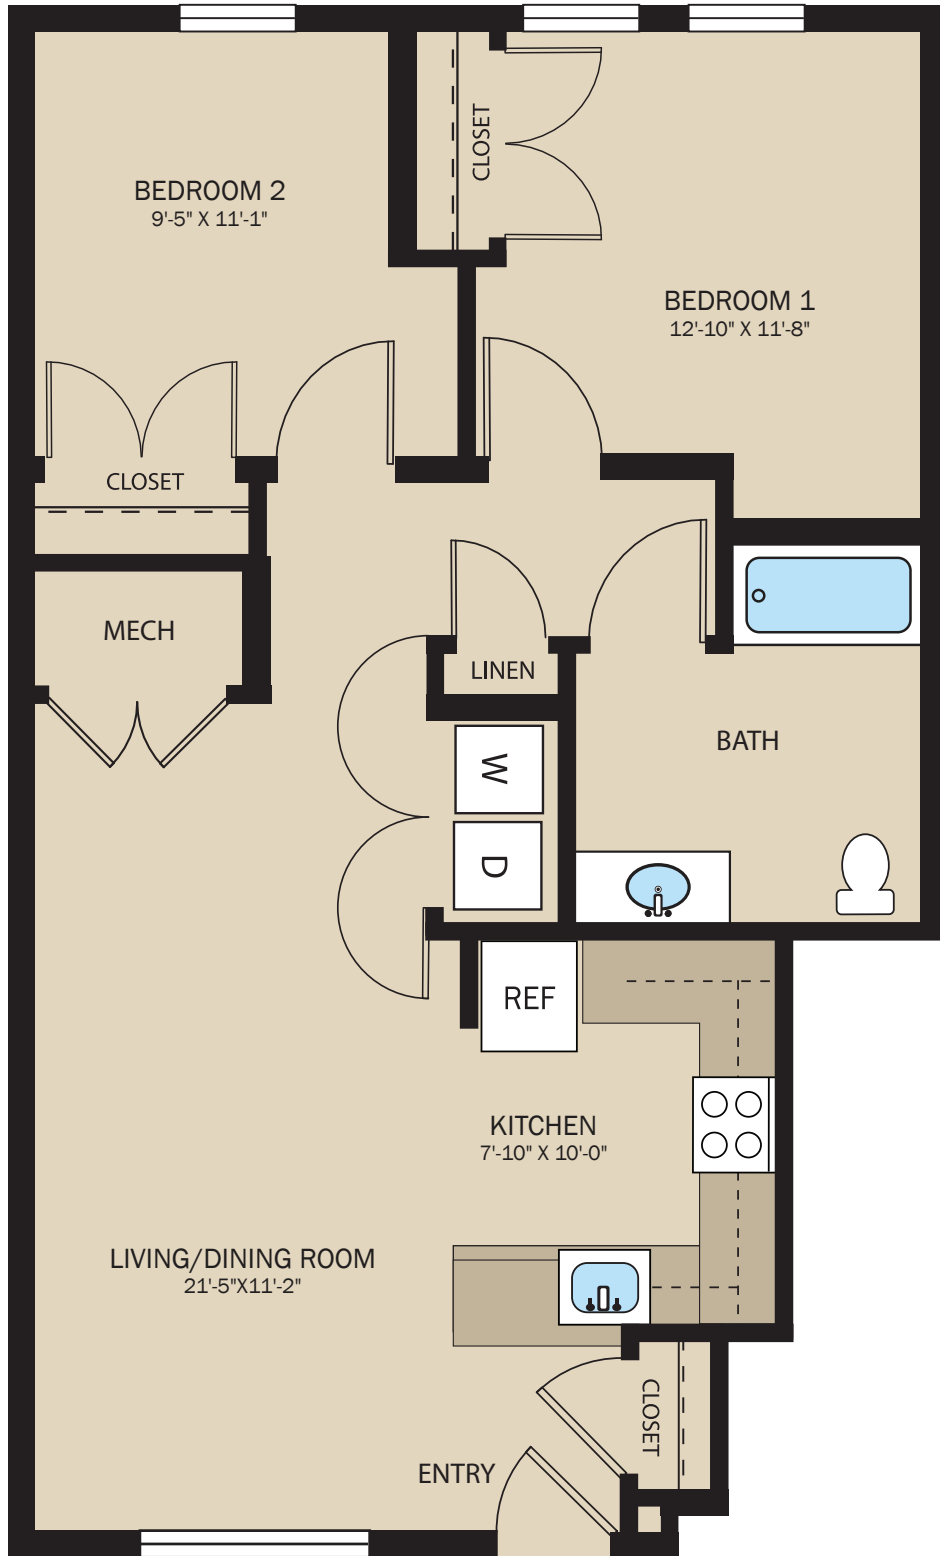

# UNIT C

2 BR / 1 BA

837 SF

(P) 717.306.9550

StateStreetCrossing.com

(E) StateStreet@penrose.com

**State Street  
Crossing**

300 North State Street  
York, PA 17403