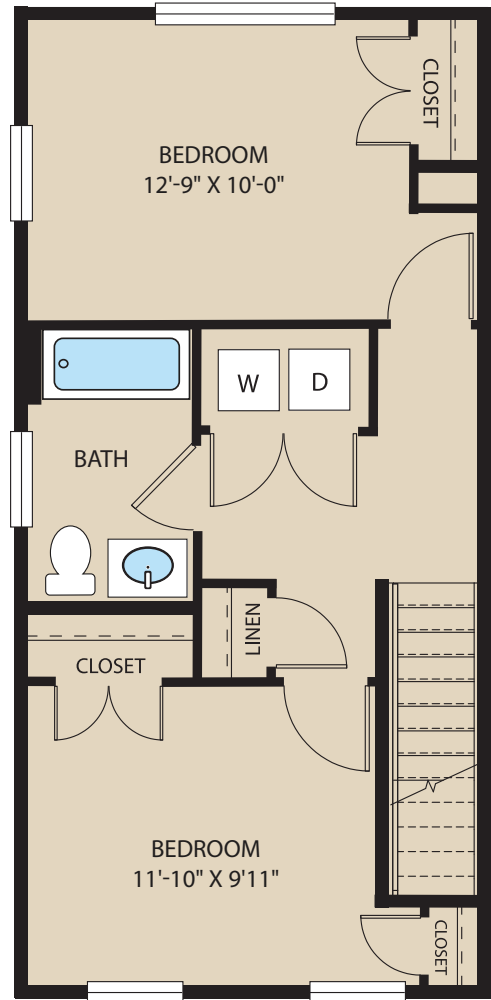

# Wilbourn Estates

Unit 2B  
2 Bedroom | 1.5 Bath  
927 SF

*Lower*

*Upper*

Wilbourn Estates  
801 Newtowne Drive  
Annapolis, MD 21401  
410.450.3021  
WilbournEstates.com

**PENNROSE**  
Bricks & Mortar | Heart & Soul