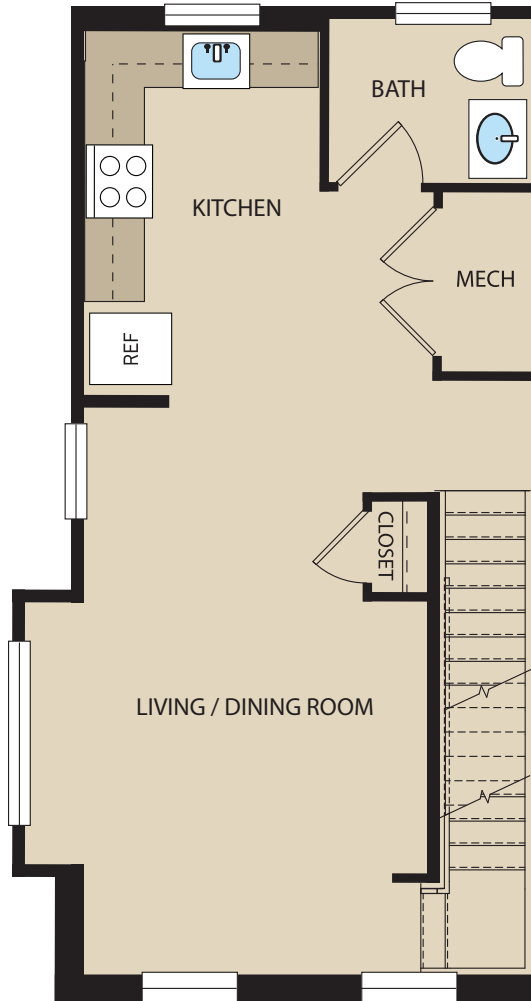

# Wilbourn Estates

Unit 2B  
2 Bedroom | 1.5 Bath  
927 SF

*Lower*

*Upper*

Wilbourn Estates  
801 Newtowne Drive  
Annapolis, MD 21401  
410.450.3021  
WilbournEstates.com

**PENNROSE**  
Bricks & Mortar | Heart & Soul