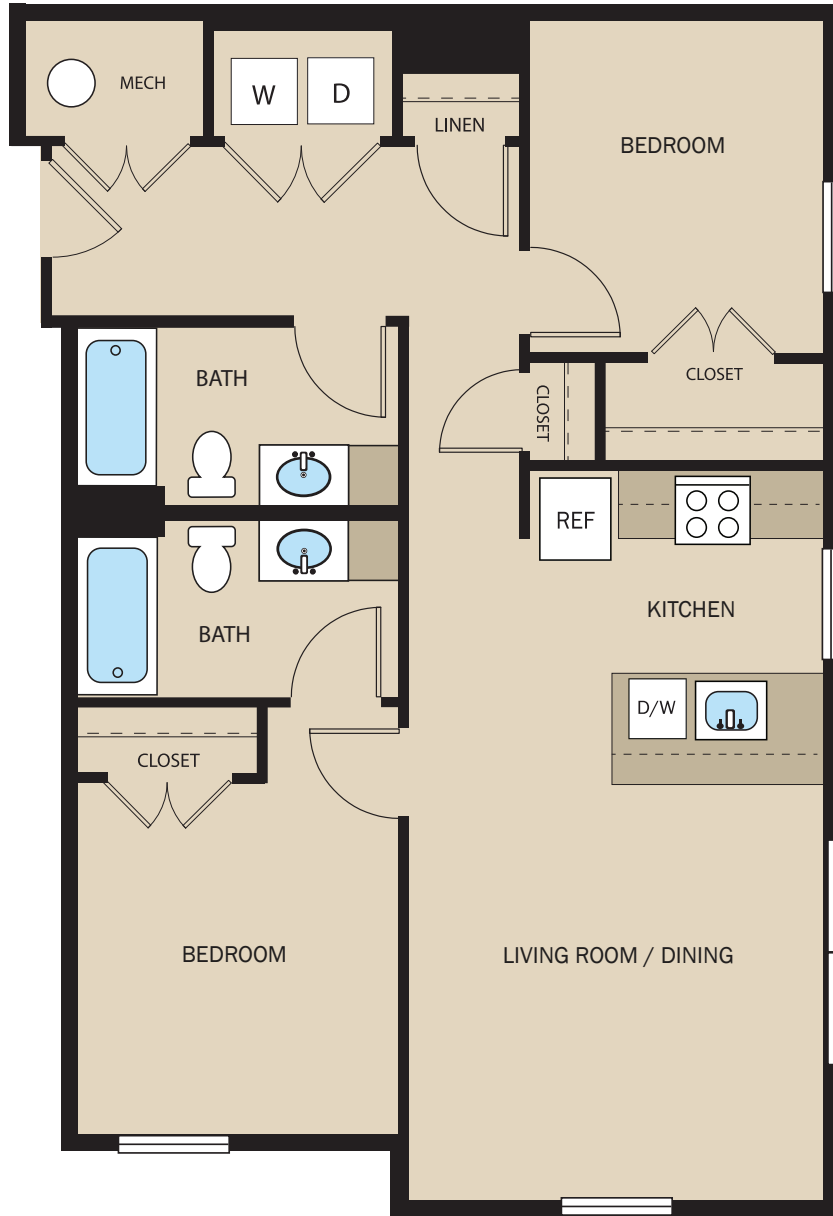

Renaissance Row

Floorplan 2B  
2 Bedroom | 2 Bath  
864 Square Feet

Renaissance Row  
4301 Park Heights Avenue  
Baltimore, MD 21215  
410.9450.3041  
RenaissanceRowApts.com

**PENNROSE**  
Bricks & Mortar | Heart & Soul