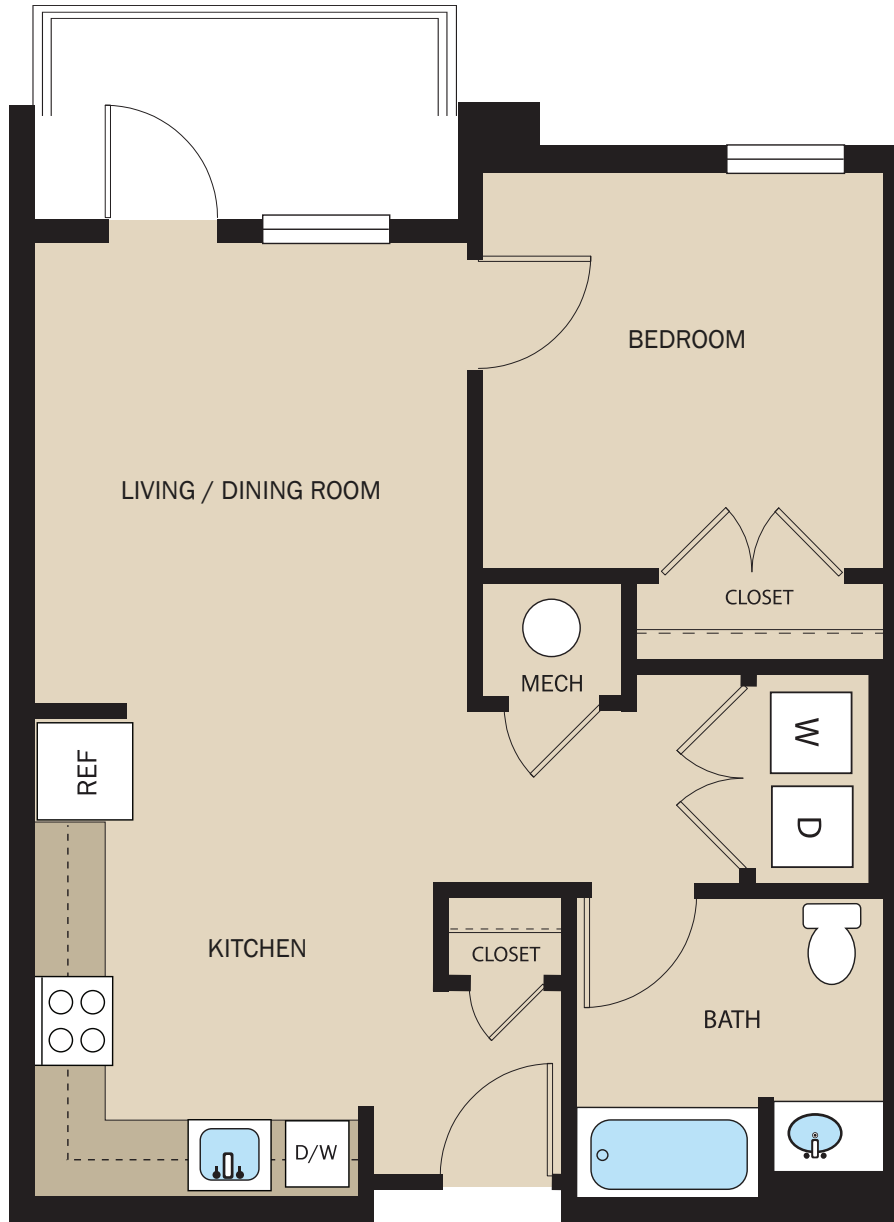

The Lift & Rise on Jefferson

1B-3
1 Bedroom | 1 Bath
642 SF

The Lift & Rise on Jefferson
2800 Jefferson Avenue
Newport News, VA 23607
757.913.5032

PENNROSE TheLiftandRiseonJefferson.com
Bricks & Mortar | Heart & Soul