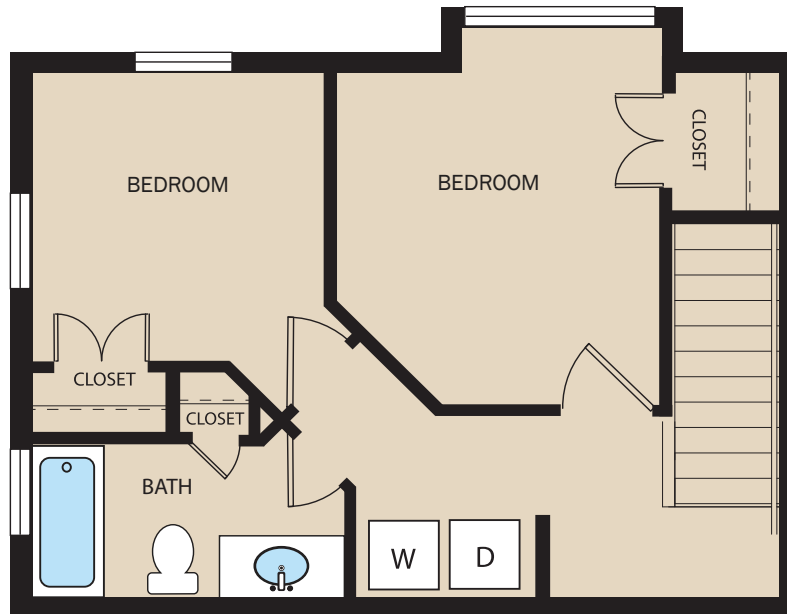

UNIT C1

2 BR / 1.5 BA

899 SF

Lower

Upper

(P) 410.995.7560

(E) SquareatMerrittMill@penrose.com

SquareatMerrittMill.com