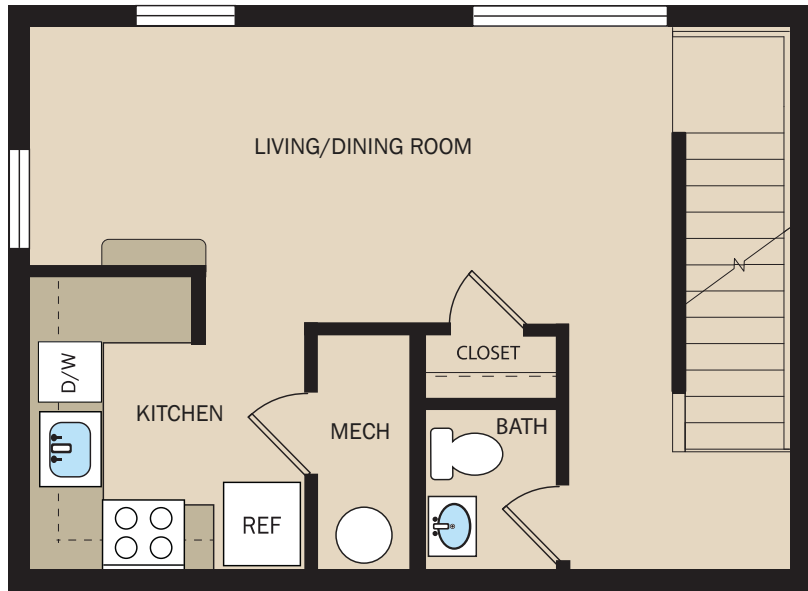

UNIT C1

2 BR / 1.5 BA

899 SF

Lower

Upper

(P) 410.995.7560

(E) SquareatMerrittMill@penrose.com

SquareatMerrittMill.com