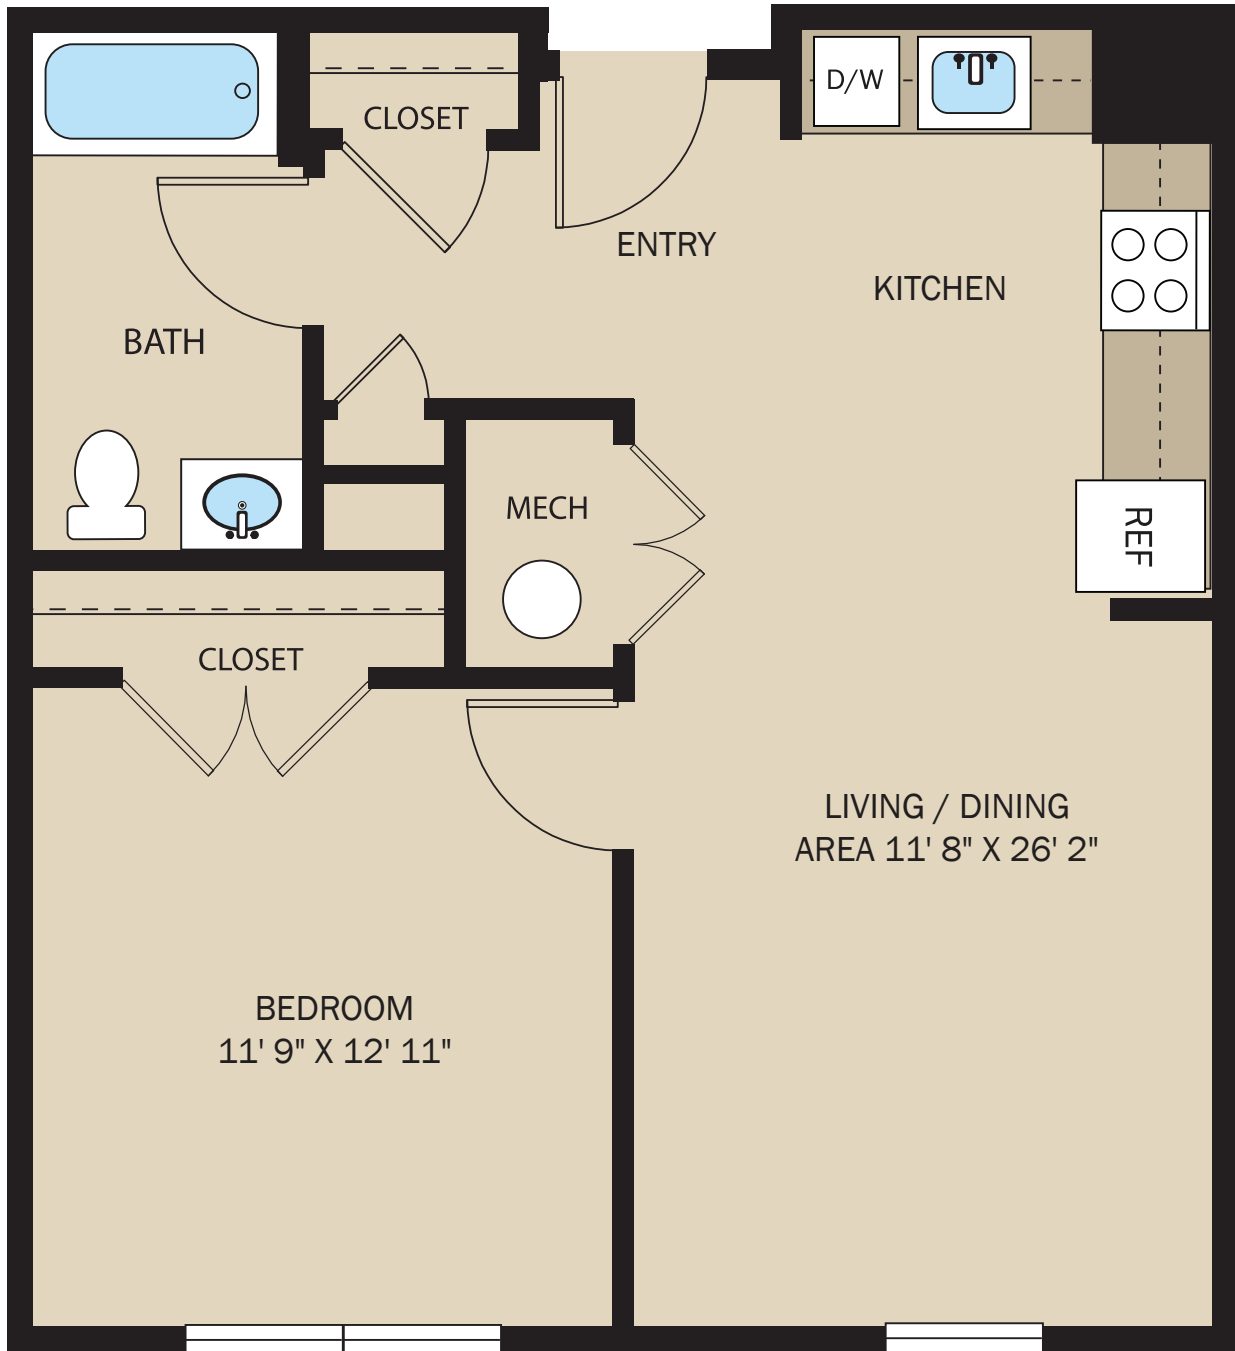

UNIT A

1 BR / 1 BA

618 SF

(P) 862.346.7126

OneThompsonAve.com

(E) OneThompson@pennrose.com

**One Thompson
Avenue**

1 Thompson Avenue
Dover, NJ 07801