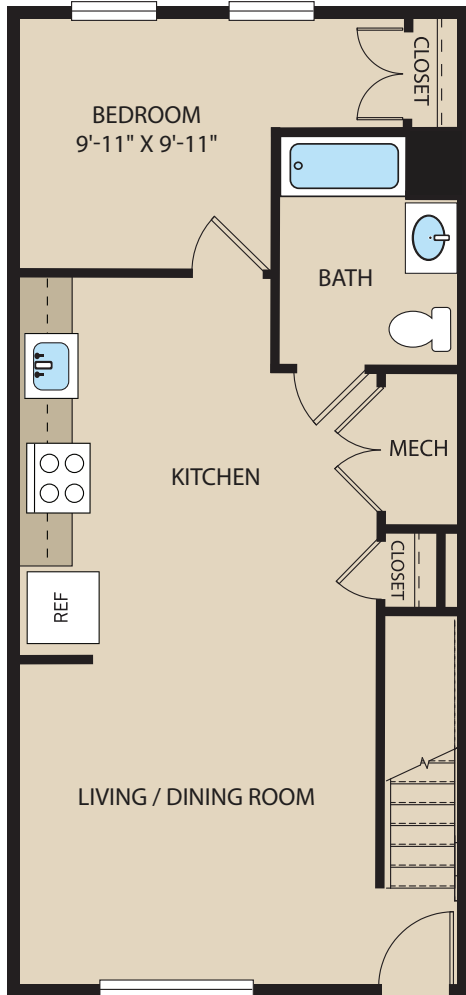

# Wilbourn Estates

Unit 3C  
3 Bedroom | 2 Bath  
1,224 SF

*Lower*

*Upper*

Wilbourn Estates  
801 Newtowne Drive  
Annapolis, MD 21401  
410.450.3021  
WilbournEstates.com

**PENNROSE**  
Bricks & Mortar | Heart & Soul