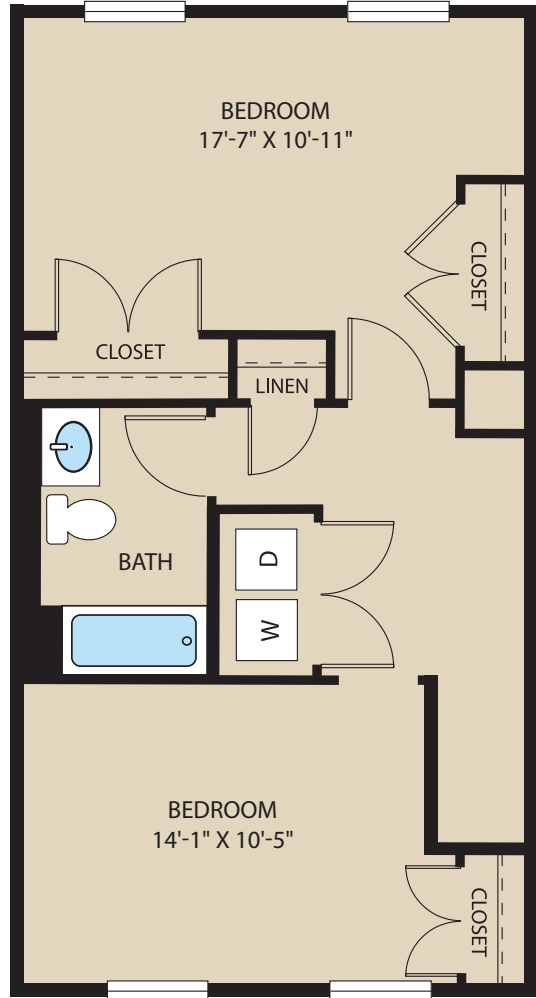

# Wilbourn Estates

Unit 3C  
3 Bedroom | 2 Bath  
1,224 SF

*Lower*

*Upper*

Wilbourn Estates  
801 Newtowne Drive  
Annapolis, MD 21401  
410.450.3021  
WilbournEstates.com

**PENNROSE**  
Bricks & Mortar | Heart & Soul