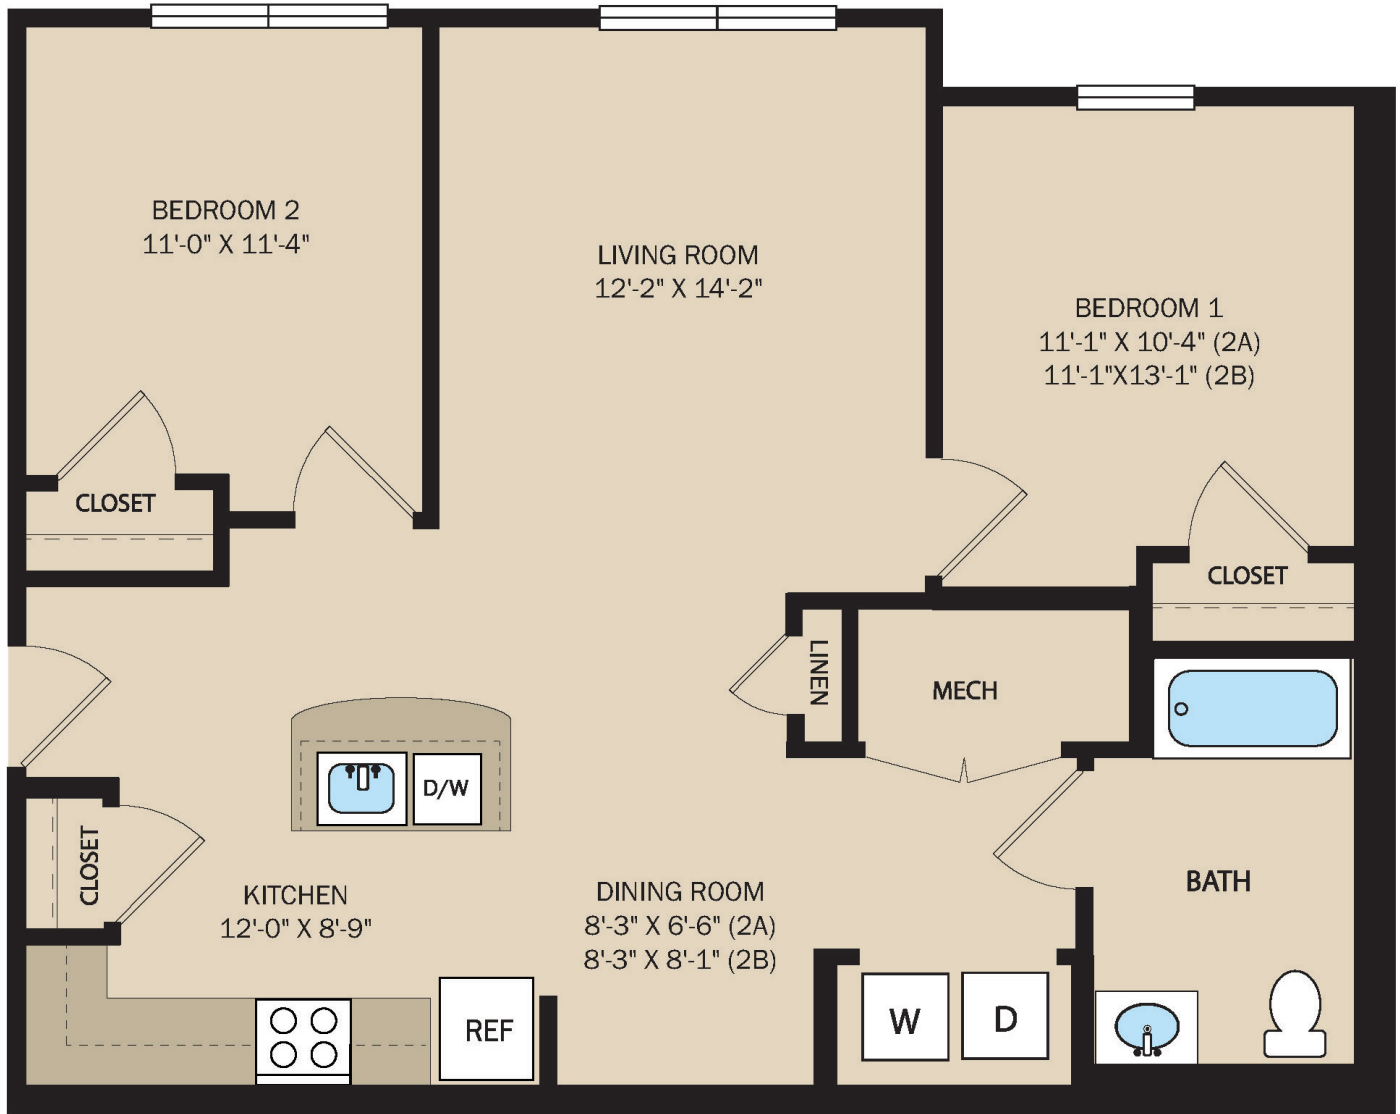

# UNIT 2A & 2B

2 BR / 1 BA

857-921 SF

(P) 256.270.2999  
(E) WestPoint@penrose.com  
WestPointVillageGA.com

  
**West Point  
Village**

1601 Village Way  
West Point, GA 31833