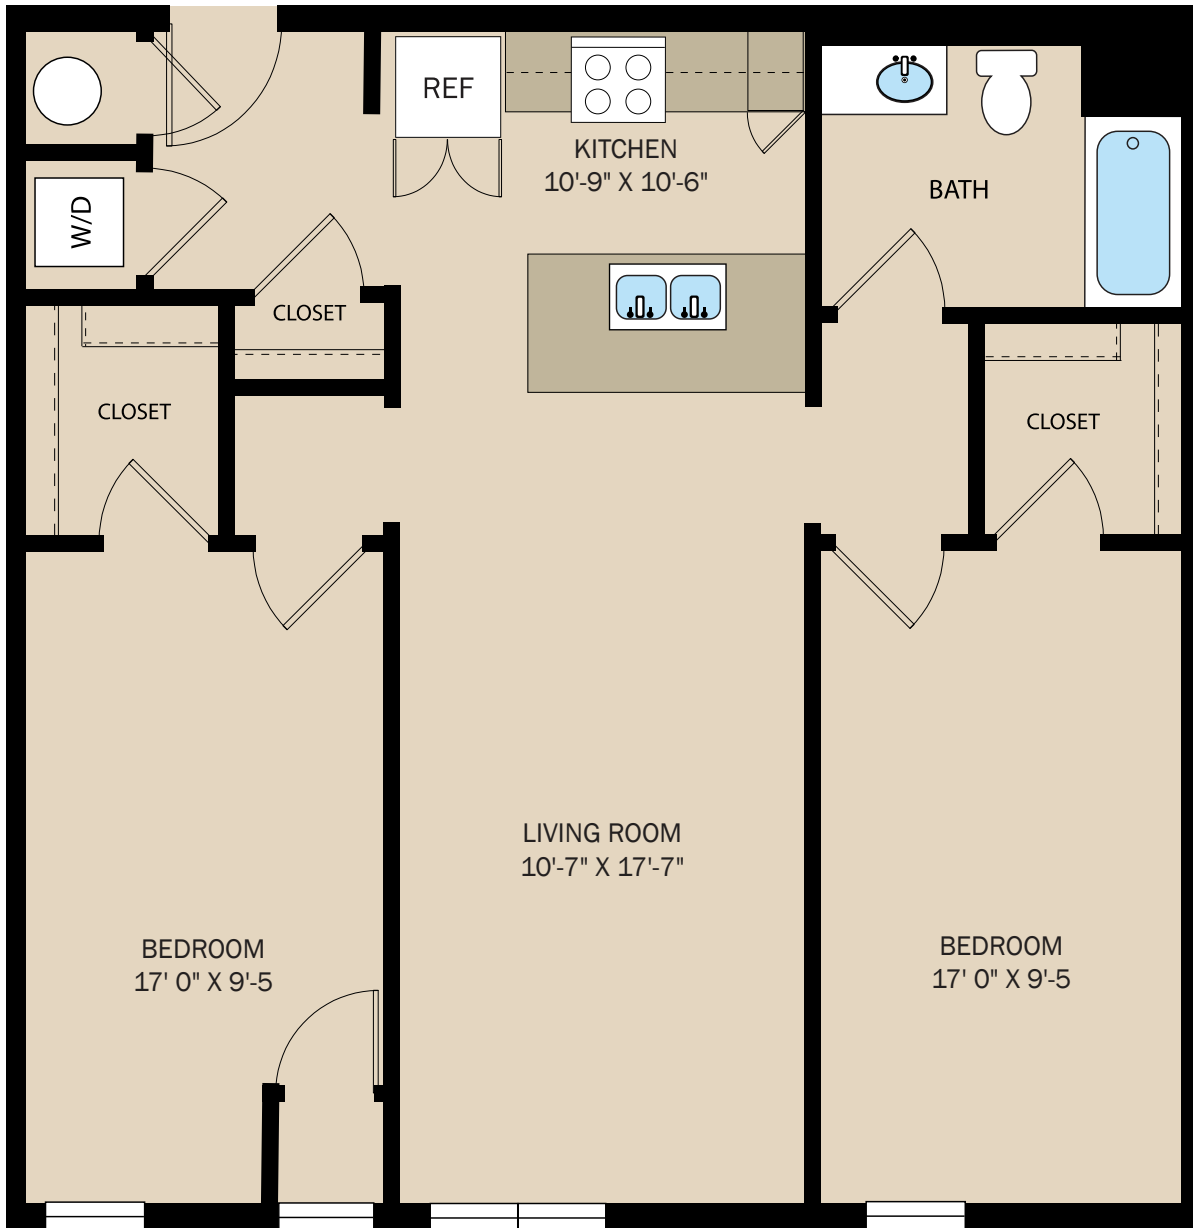

UNIT B1 Alt

2 BR / 1 BA

920 SF

(P) 404.282.7164

(E) McAuleyStation@penrose.com

McAuleyStation.com

McAuley Station

375 Gartrell Street SE
Atlanta, GA 30312