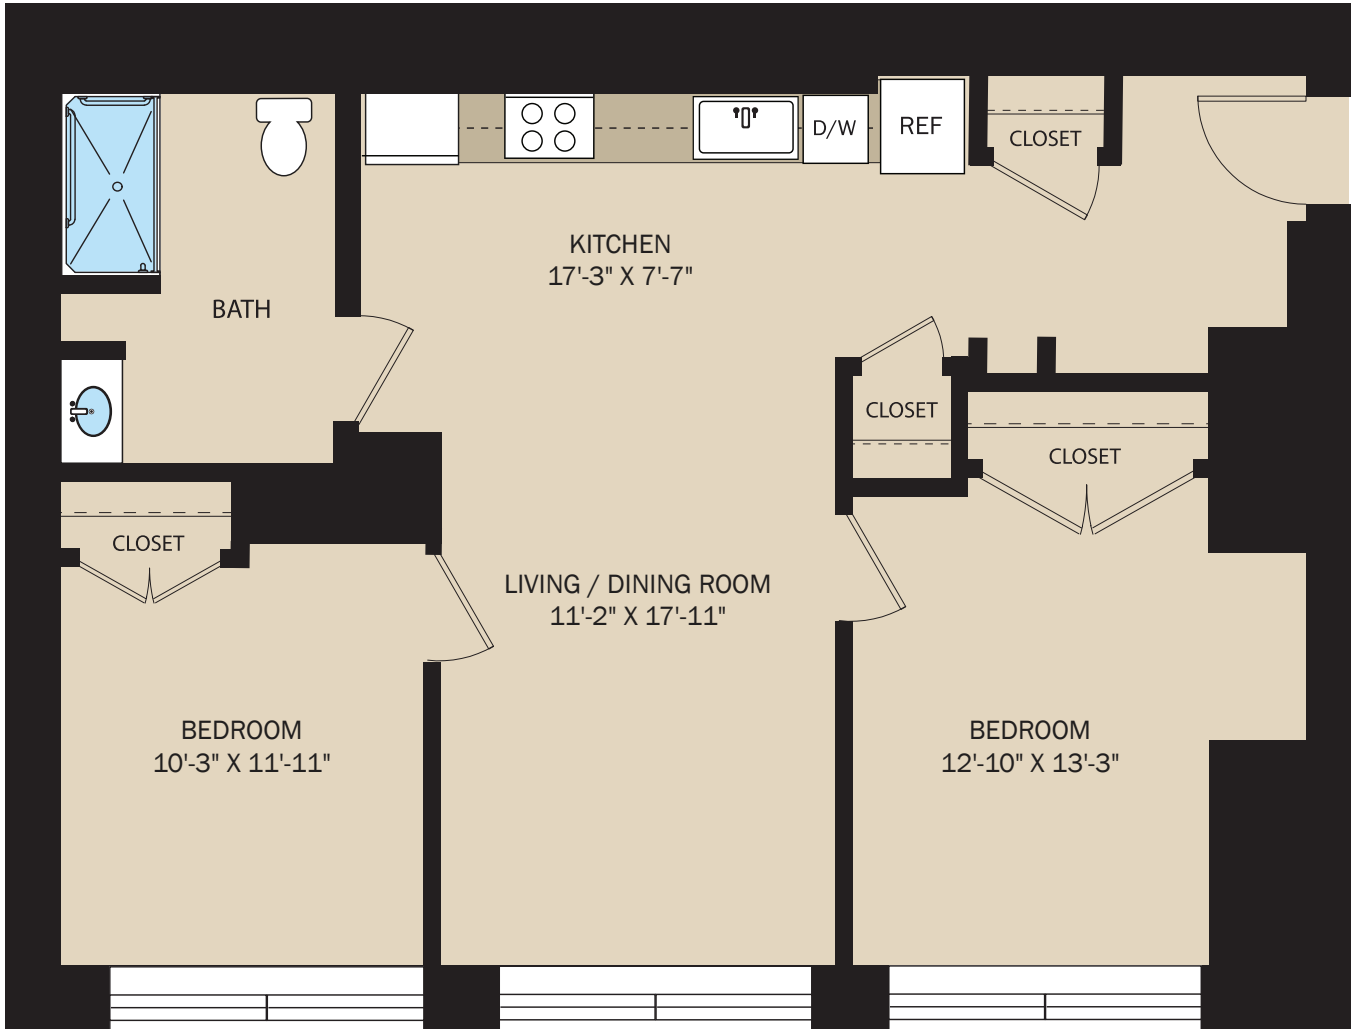

# 2 BEDROOM

2 BR / 1 BA

856 SF (Avg.)

*\*All Units Vary*

(P) 781.558.9273

ThePryde.com

(E) ThePryde@penrose.com

THE **pryde**  
HYDE PARK