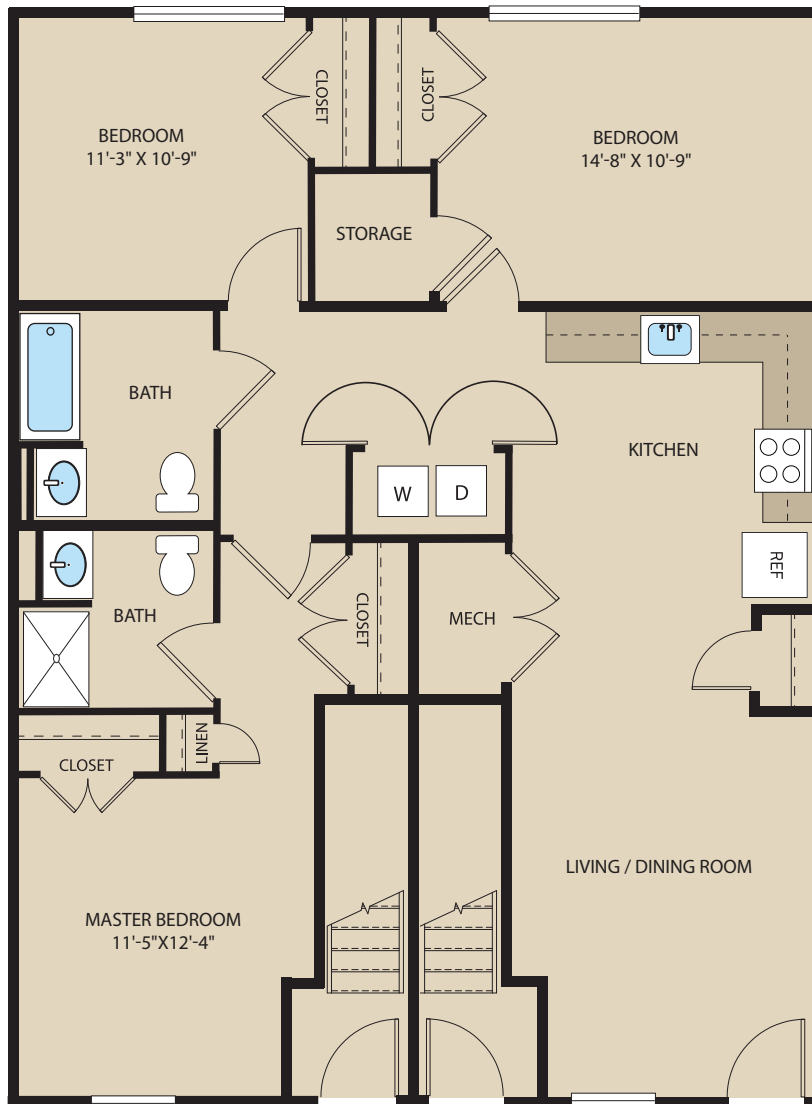

Wilbourn Estates

Unit 3A
3 Bedroom | 2 Bath
1,207 SF

Wilbourn Estates
801 Newtowne Drive
Annapolis, MD 21401
410.450.3021
WilbournEstates.com

PENNROSE
Bricks & Mortar | Heart & Soul