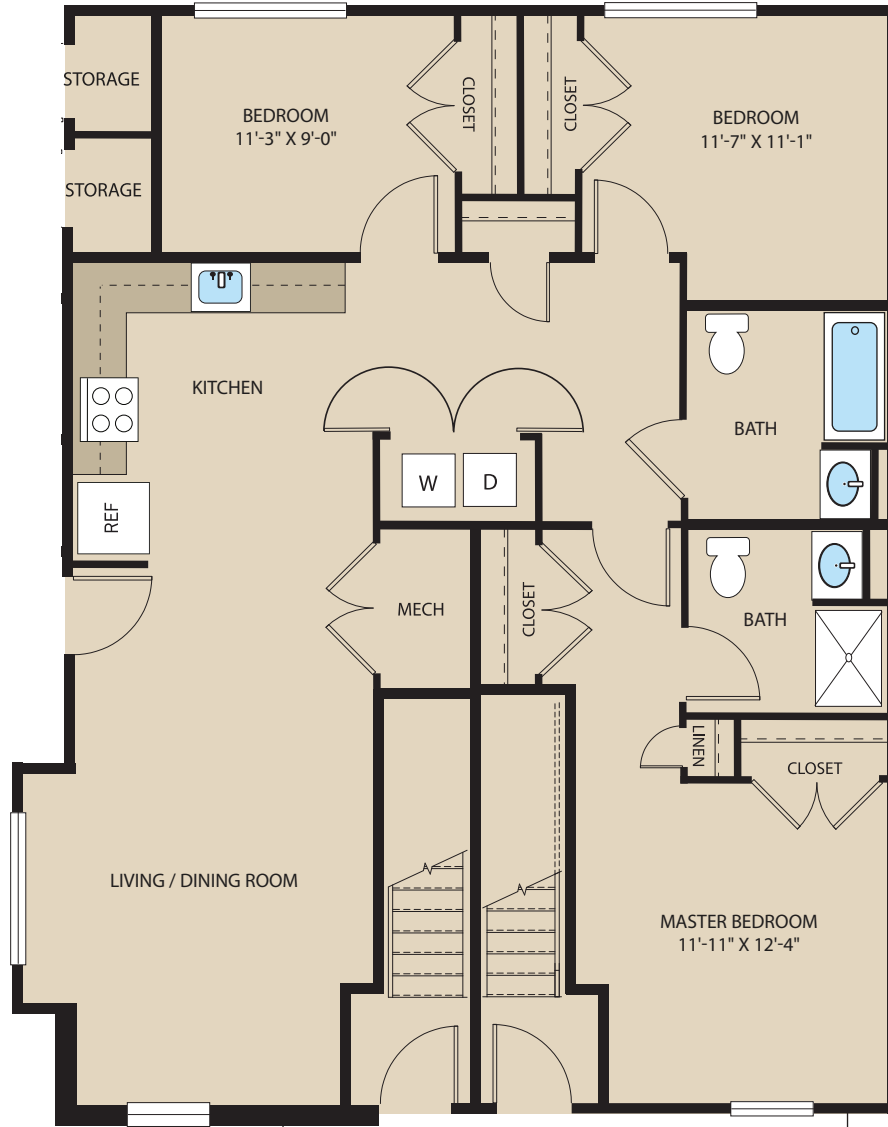

Wilbourn Estates

Unit 3B
3 Bedroom | 2 Bath
1,172 SF

Wilbourn Estates
801 Newtowne Drive
Annapolis, MD 21401
410.450.3021
WilbournEstates.com

PENNROSE
Bricks & Mortar | Heart & Soul