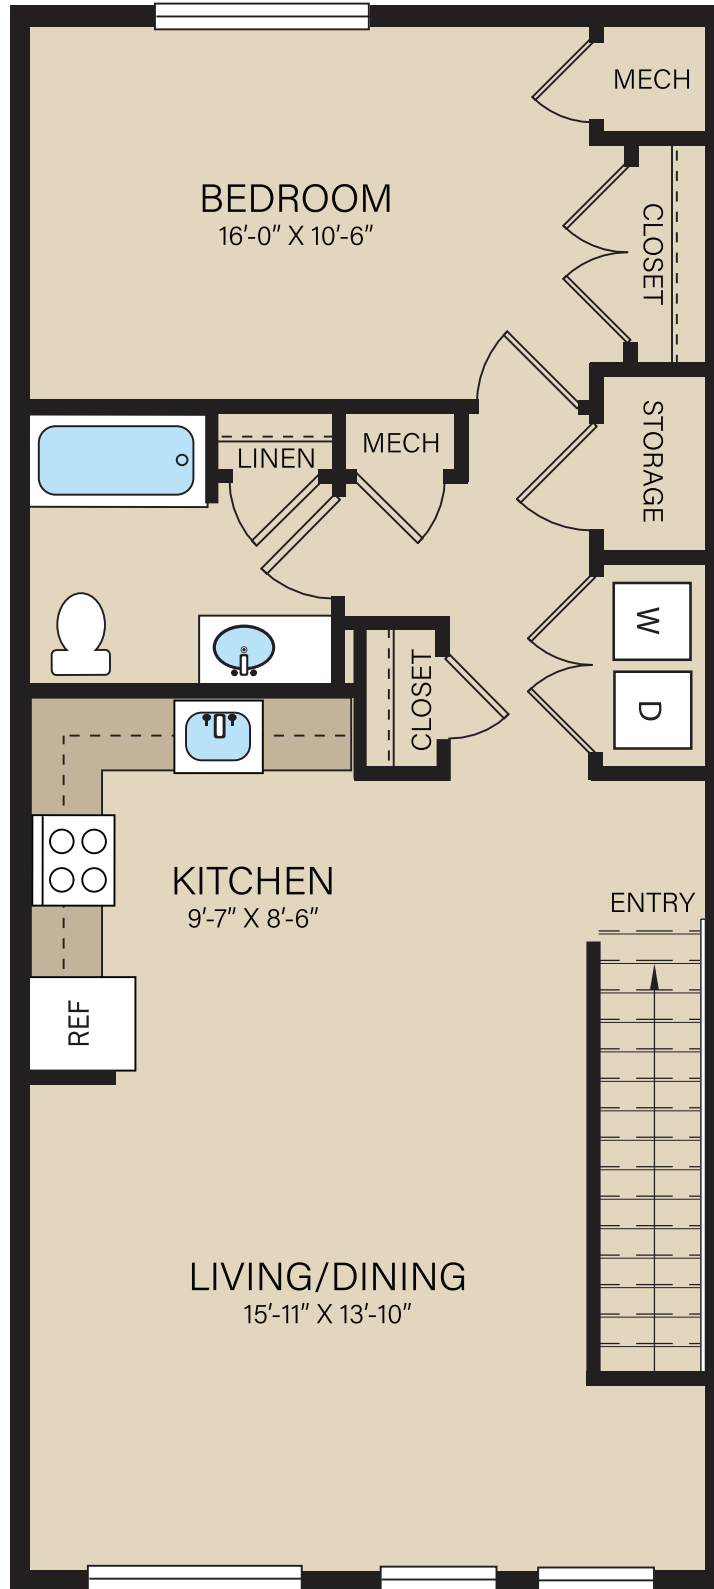

# UNIT A2

1 BR / 1 BA

891 SF

(P) 959.201.1270

VillageAtParkRiver.com

(E) ParkRiver@penrose.com

Village at  
Park River

275 Plainfield Street  
Hartford, CT 06112