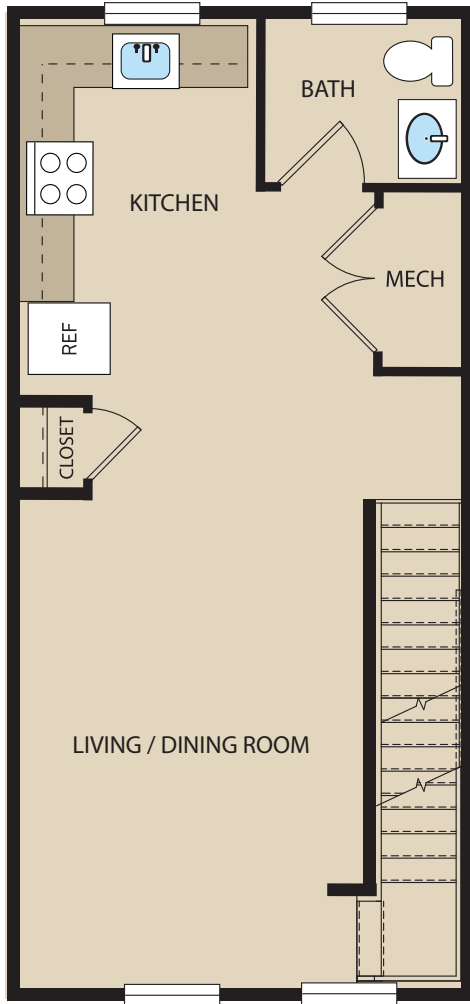

# Wilbourn Estates

Unit 2A  
2 Bedroom | 1.5 Bath  
924 SF

*Lower*

*Upper*

Wilbourn Estates  
801 Newtowne Drive  
Annapolis, MD 21401  
410.450.3021  
WilbournEstates.com

**PENNROSE**  
Bricks & Mortar | Heart & Soul