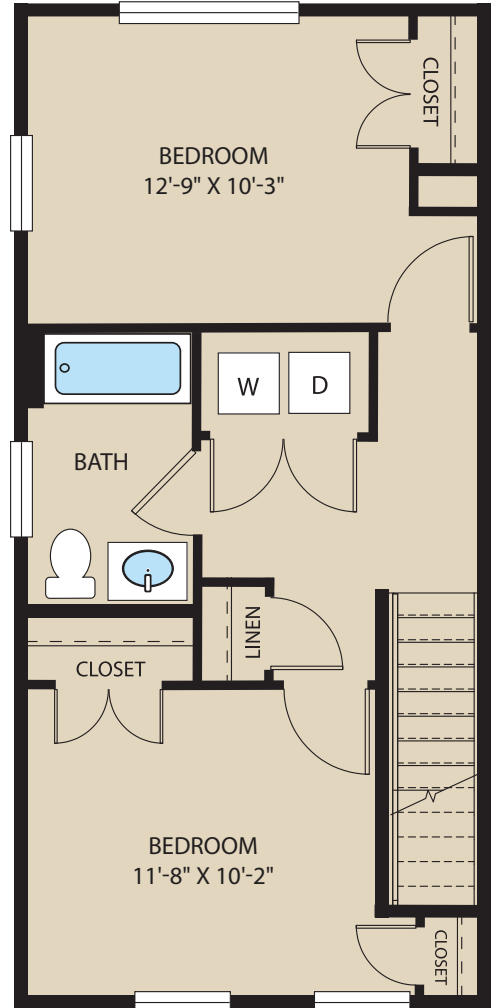

# Wilbourn Estates

Unit 2A  
2 Bedroom | 1.5 Bath  
924 SF

*Lower*

*Upper*

Wilbourn Estates  
801 Newtowne Drive  
Annapolis, MD 21401  
410.450.3021  
WilbournEstates.com

**PENNROSE**  
Bricks & Mortar | Heart & Soul