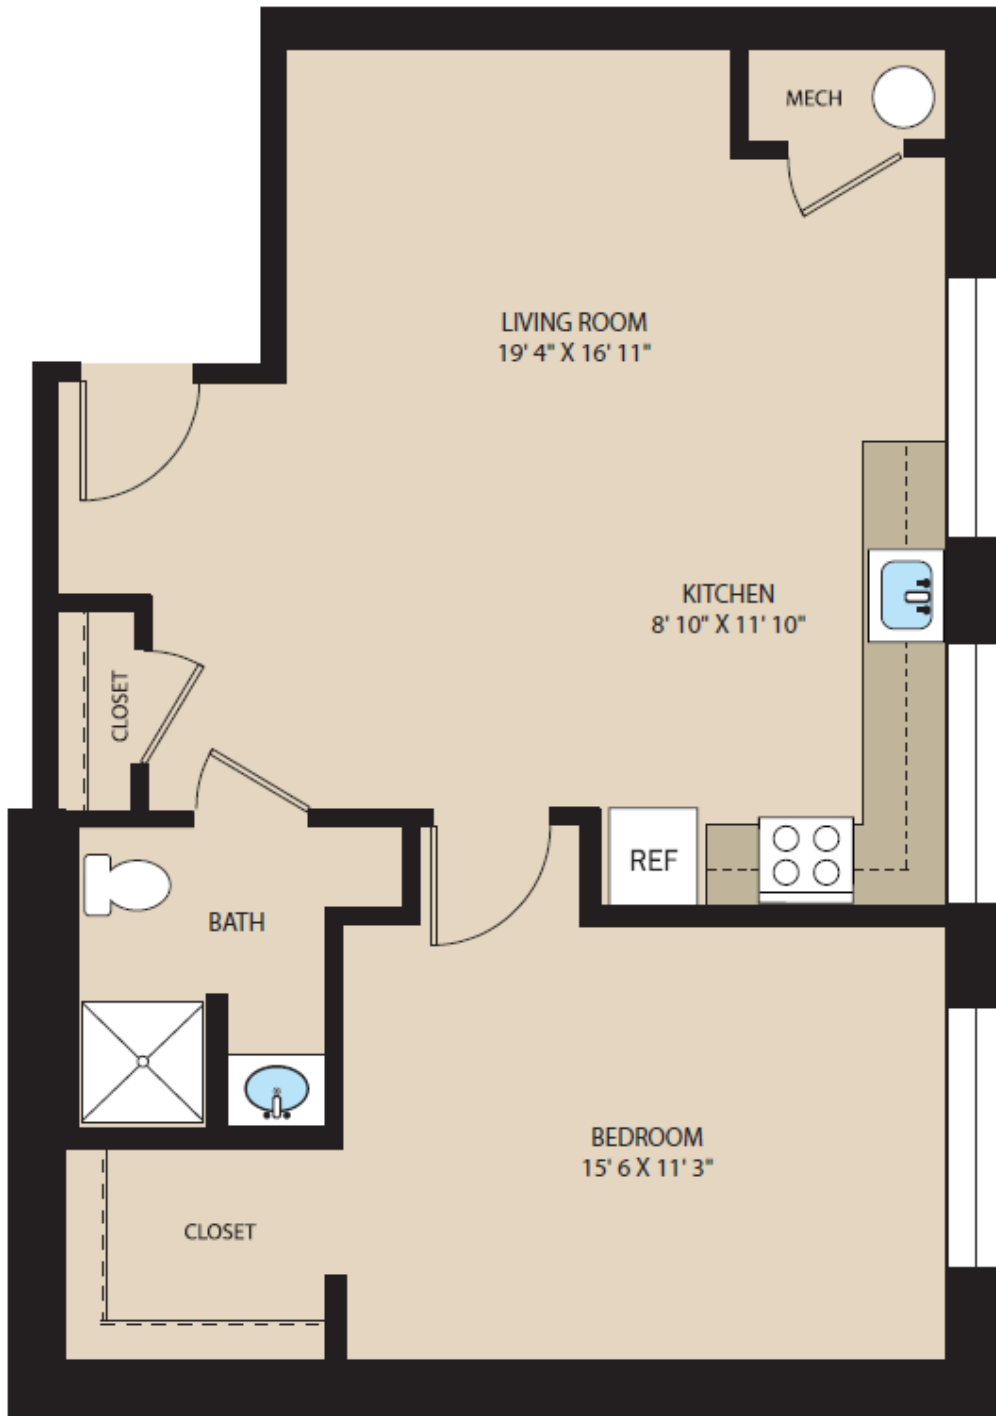

UNIT 1E
1 BR / 1 BA
850 SF

(P) 508.659.2871
MaryDStoneApts.com
(E) MaryDStone@penrose.com

Mary D. Stone
10 Church Street
Auburn, MA 01501