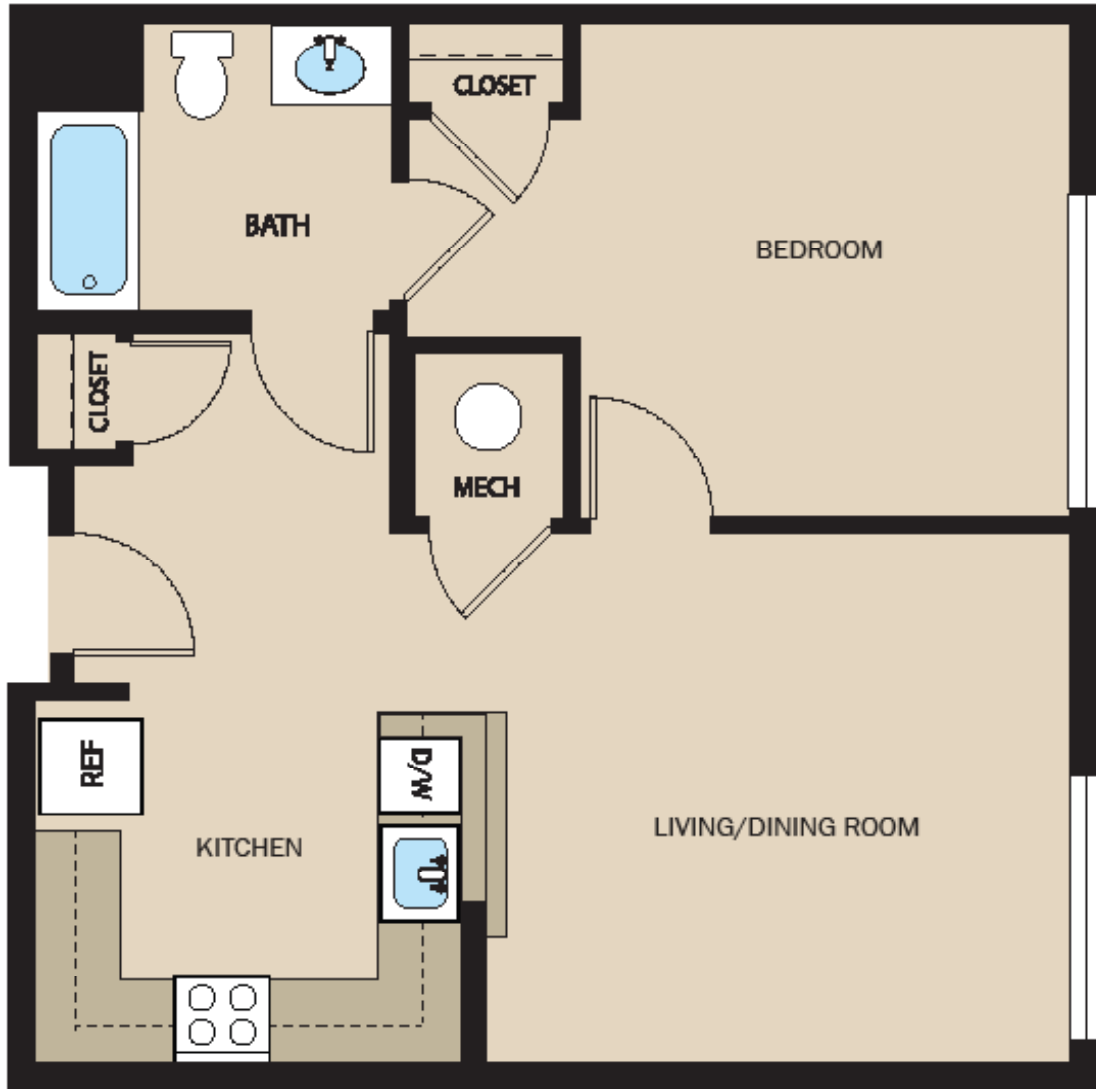

The Residences at North Hill

Floorplan 1A UD Active Adult
1 Bedroom | 1 Bath
676 SF

The Residences at North Hill
7230 Nightingale Hill Lane
Alexandria, VA 22306
571.370.8781
ResidencesatNorthHill.com

PENNROSE
Bricks & Mortar | Heart & Soul