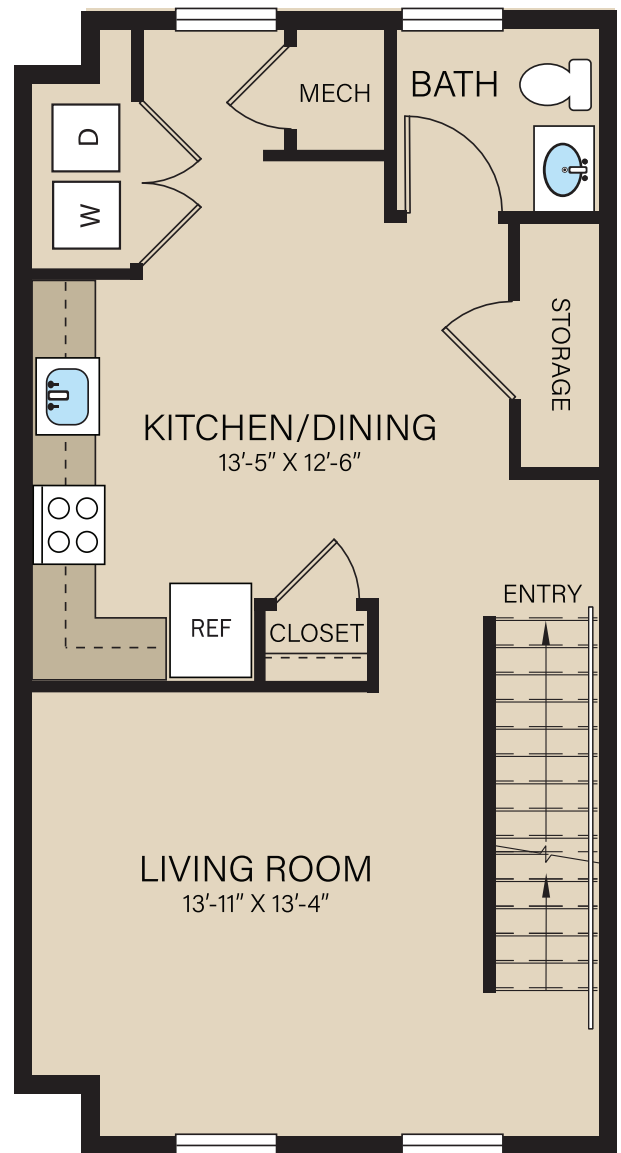

UNIT B2

2 BR / 1.5 BA

1,191 SF

Second Floor

First Floor

(P) 959.201.1270

VillageAtParkRiver.com

(E) ParkRiver@penrose.com