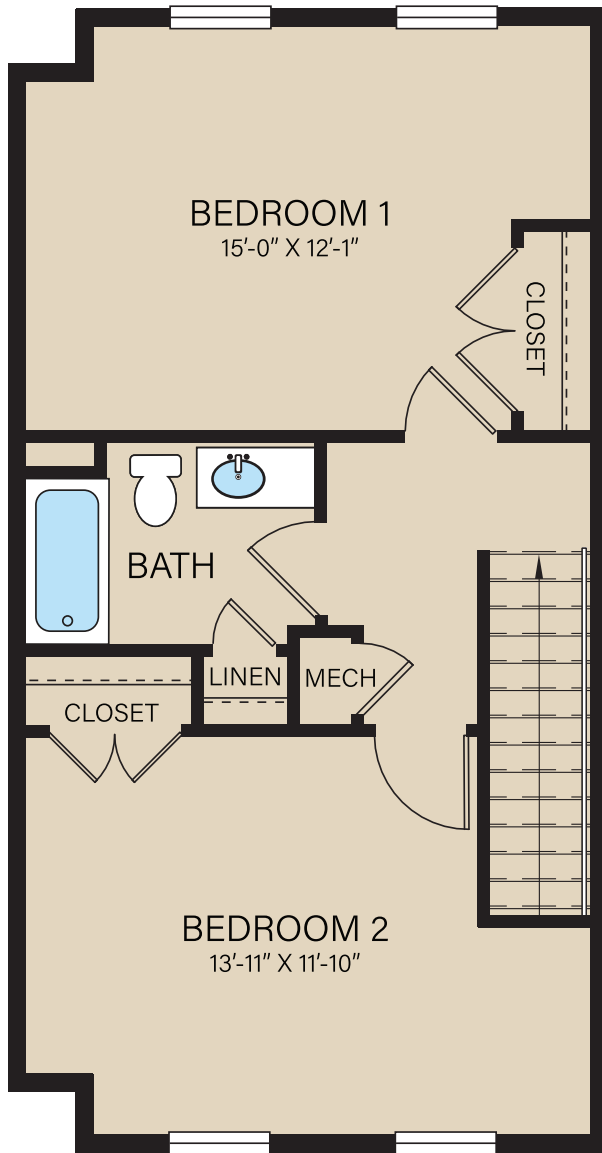

UNIT B2

2 BR / 1.5 BA

1,191 SF

Second Floor

First Floor

(P) 959.201.1270

VillageAtParkRiver.com

(E) ParkRiver@penrose.com