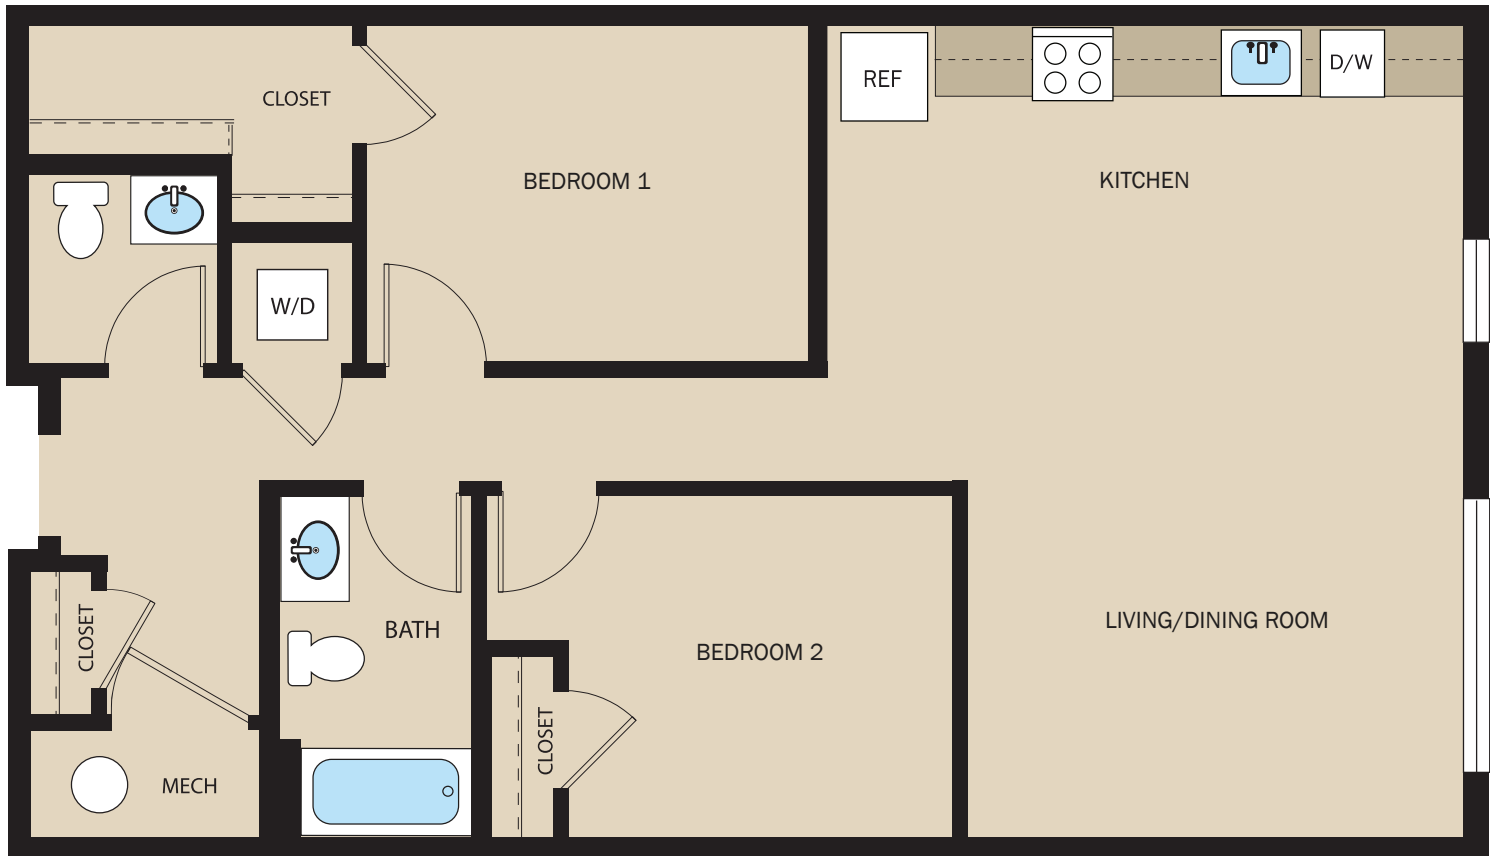

The Residences at North Hill

Floorplan 2B
2 Bedroom | 1.5 Bath
974 SF

The Residences at North Hill
7230 Nightingale Hill Lane
Alexandria, VA 22306
571.370.8781
ResidencesatNorthHill.com

PENNROSE
Bricks & Mortar | Heart & Soul