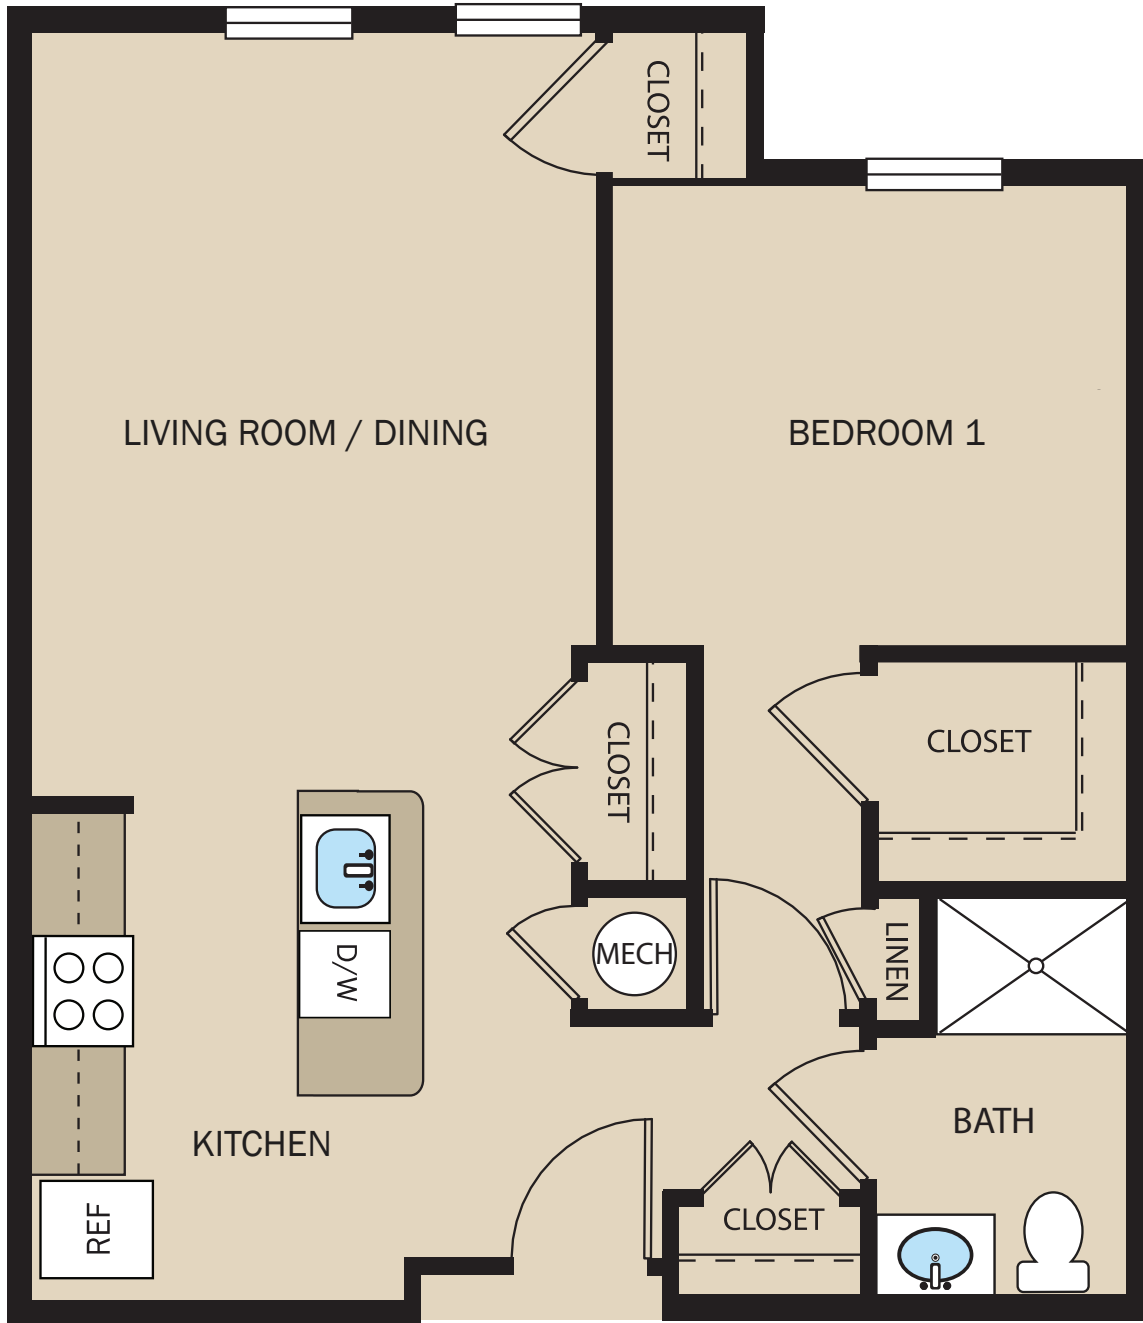

UNIT 1B

1 BR / 1 BA

616-647 SF

(P) 410-921-2250

PointeViewatAspenHill.com

(E) PointeView@penrose.com

**Pointe View at
Aspen Hill**

3136 Bel Pre Road
Silver Spring, MD 20906