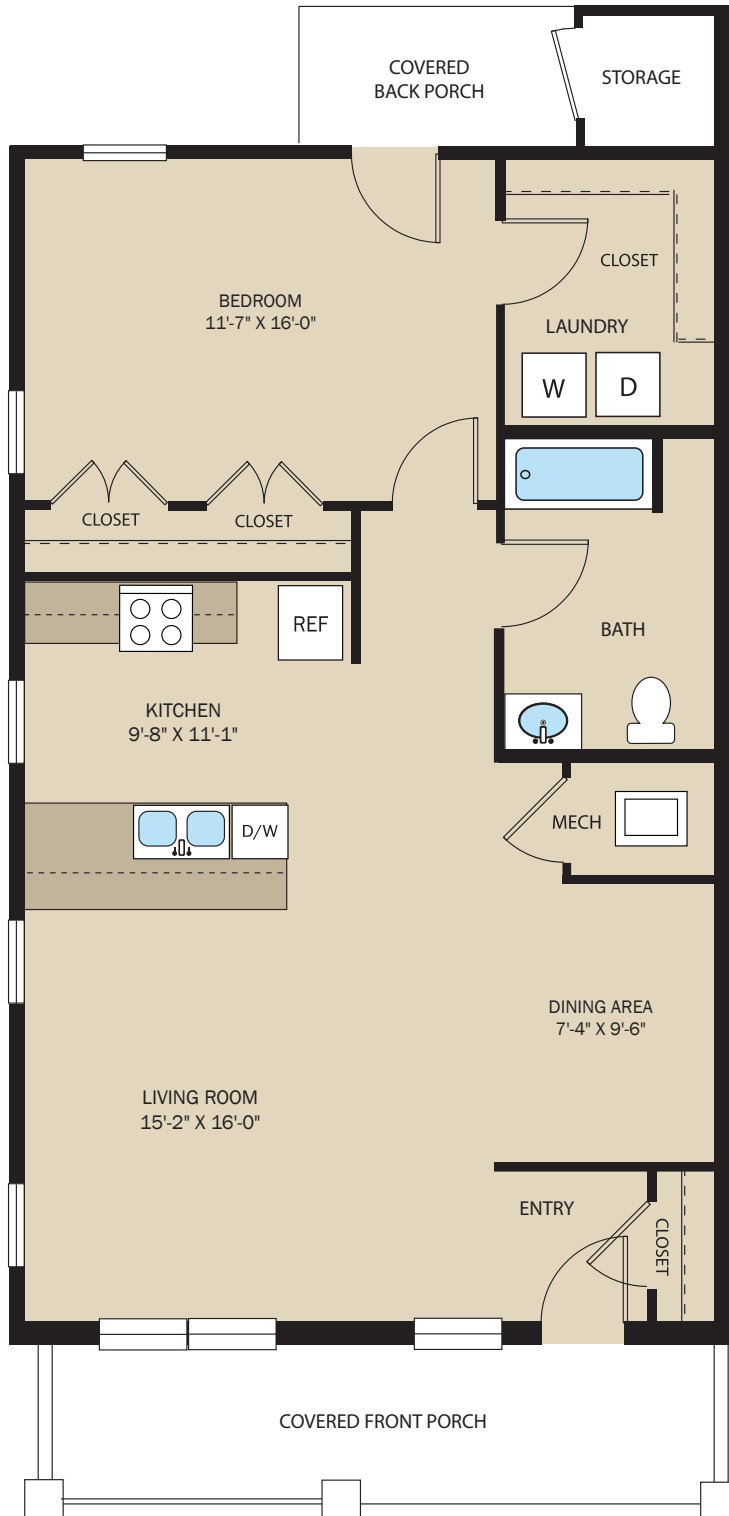

UNIT C

1 BR / 1 BA

925 SF

(P) 256.285.9415

StoneridgeSenior.com

(E) Stoneridge@penrose.com

1700 Balch Road
Madison, AL 35757