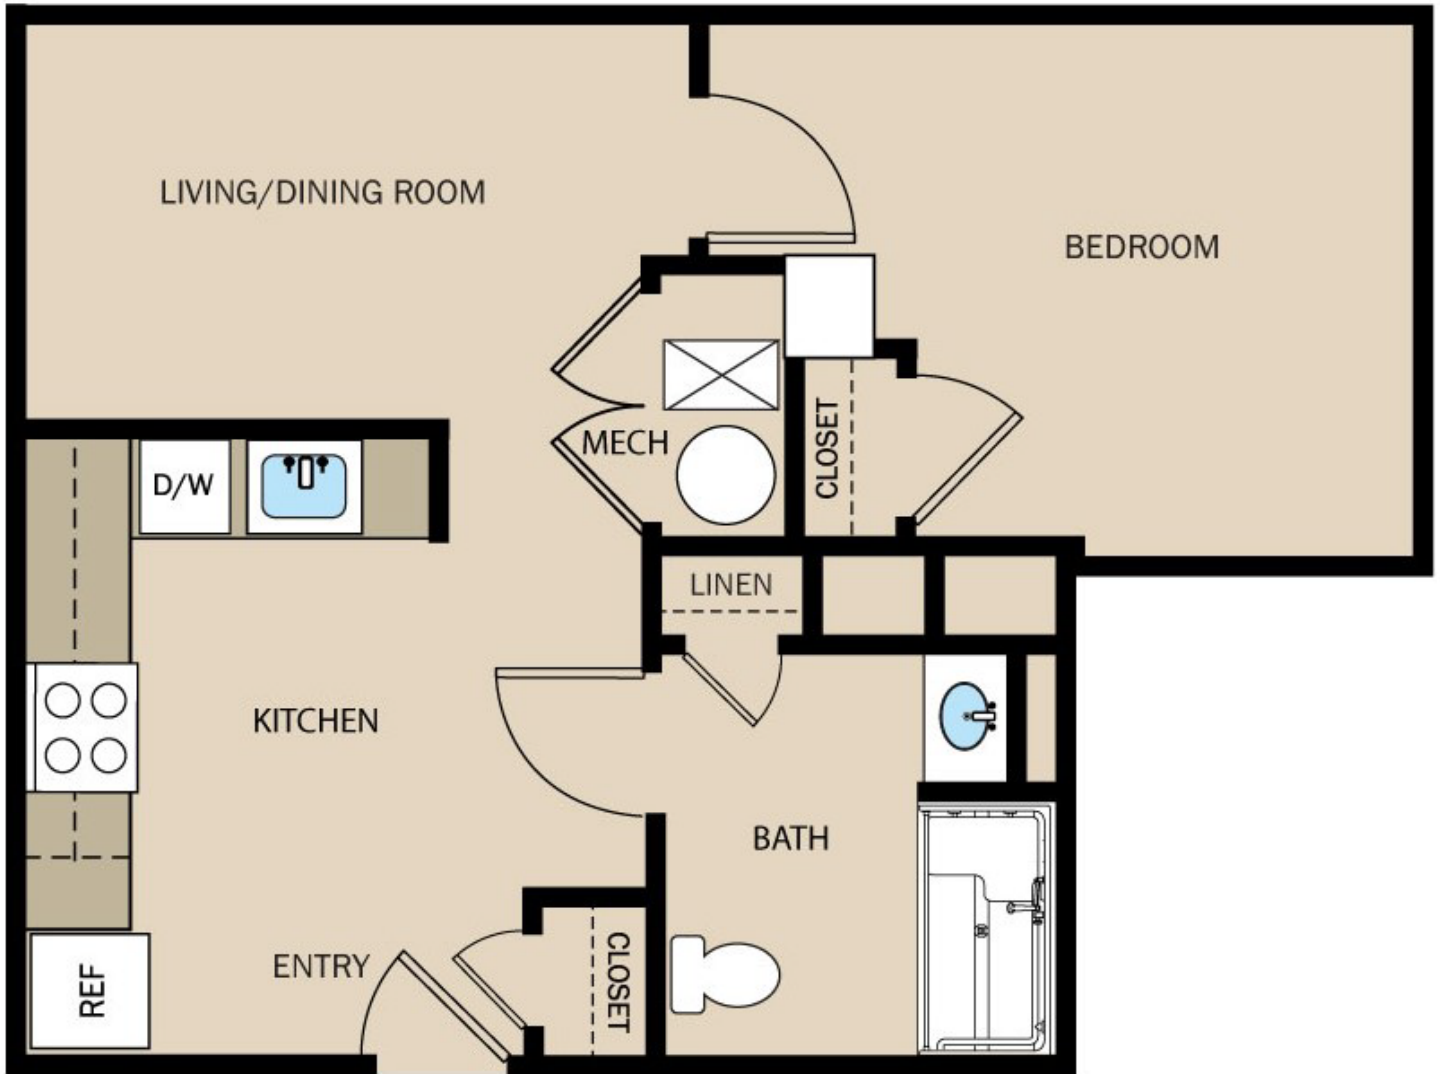

UNIT 1B - 1 BR/1 BA

Residence at Roosevelt Park

1 Roosevelt Drive
Edison, NJ 08837

(P) 732.419.8884
ResidenceAtRooseveltPark.com
rooseveltpark@penrose.com