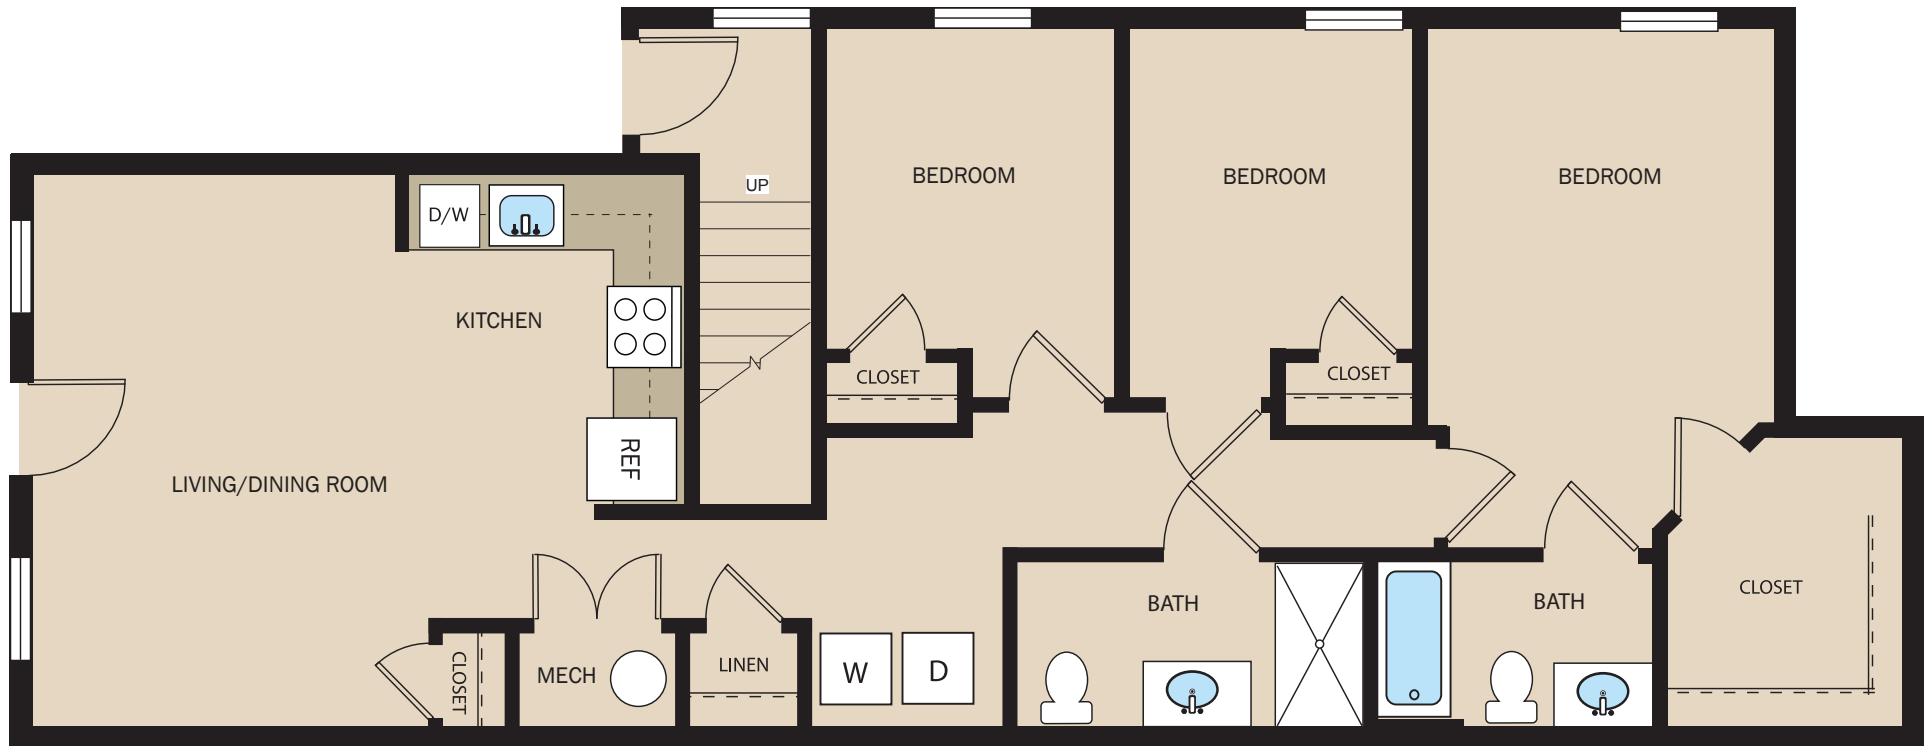

UNIT A UFAS

3 BR / 2 BA

1,085 SF

(P) 410.995.7560

(E) SquareatMerrittMill@Penrose.com

SquareatMerrittMill.com

**Square at
Merritt Mill**

2712 Merritt Mill Road
Salisbury, MD 21804