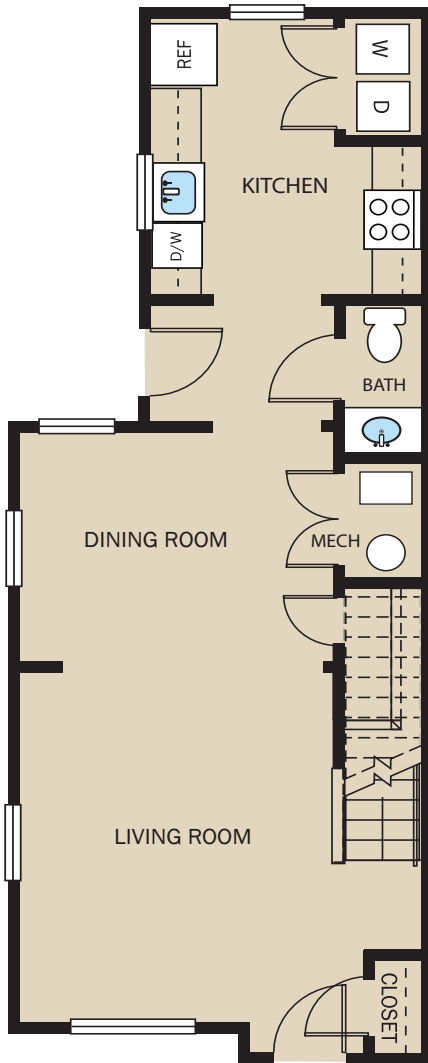

Laurel Estates

Unit 109 F  
Sq. Ft. 1,384  
3 BR, 2 BA

**Laurel Estates**

71 Greenpoint Circle  
Uniontown, PA 15401

P: 724.580.2307 | F: 724.437.3968  
[www.LaurelEstatesUnionTown.com](http://www.LaurelEstatesUnionTown.com)