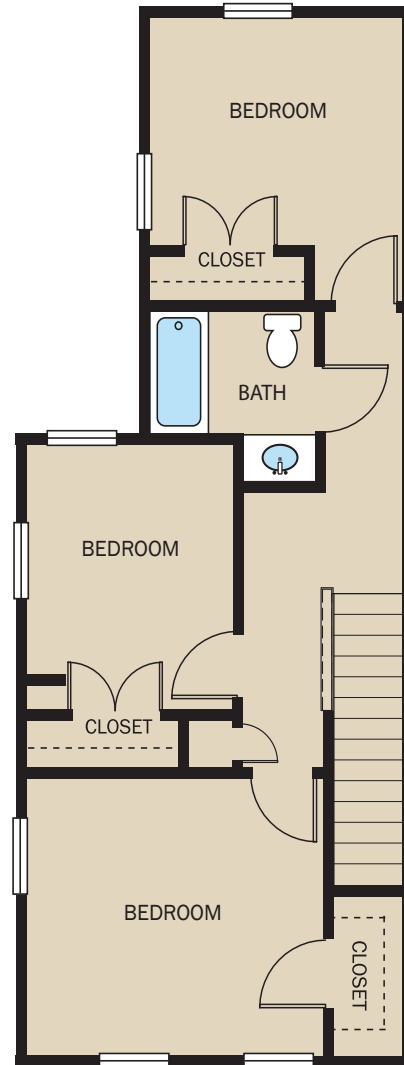

Laurel Estates

Unit 109 F  
Sq. Ft. 1,384  
3 BR, 2 BA

**Laurel Estates**

71 Greenpoint Circle  
Uniontown, PA 15401

P: 724.580.2307 | F: 724.437.3968  
[www.LaurelEstatesUnionTown.com](http://www.LaurelEstatesUnionTown.com)