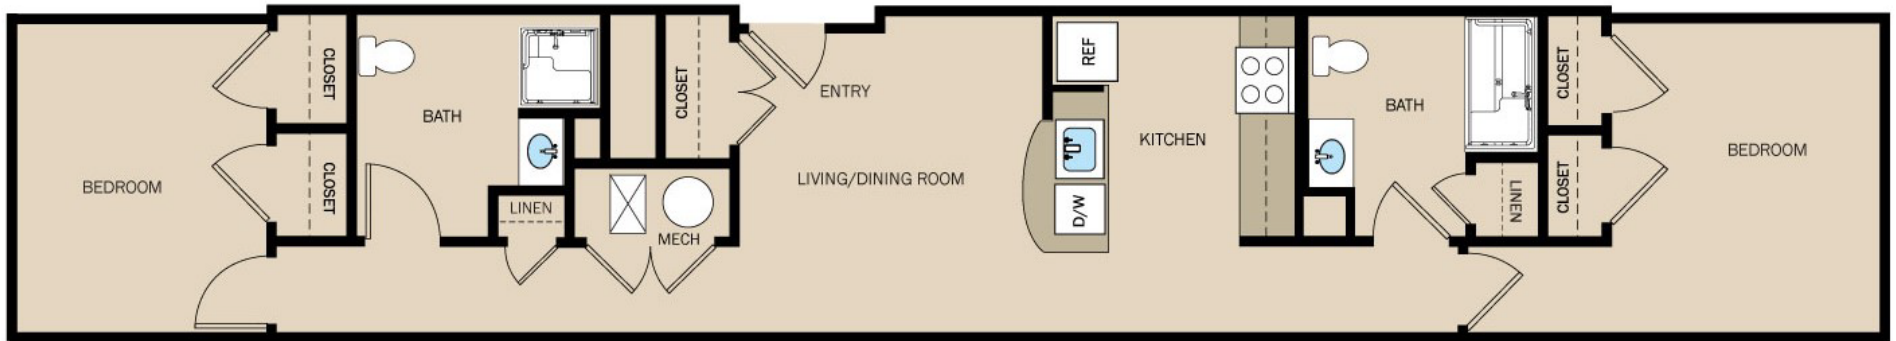

UNIT 2A - 2 BR/2 BA

(P) 732.419.8884
ResidenceAtRooseveltPark.com
rooseveltpark@penrose.com

Residence at Roosevelt Park

1 Roosevelt Drive
Edison, NJ 08837