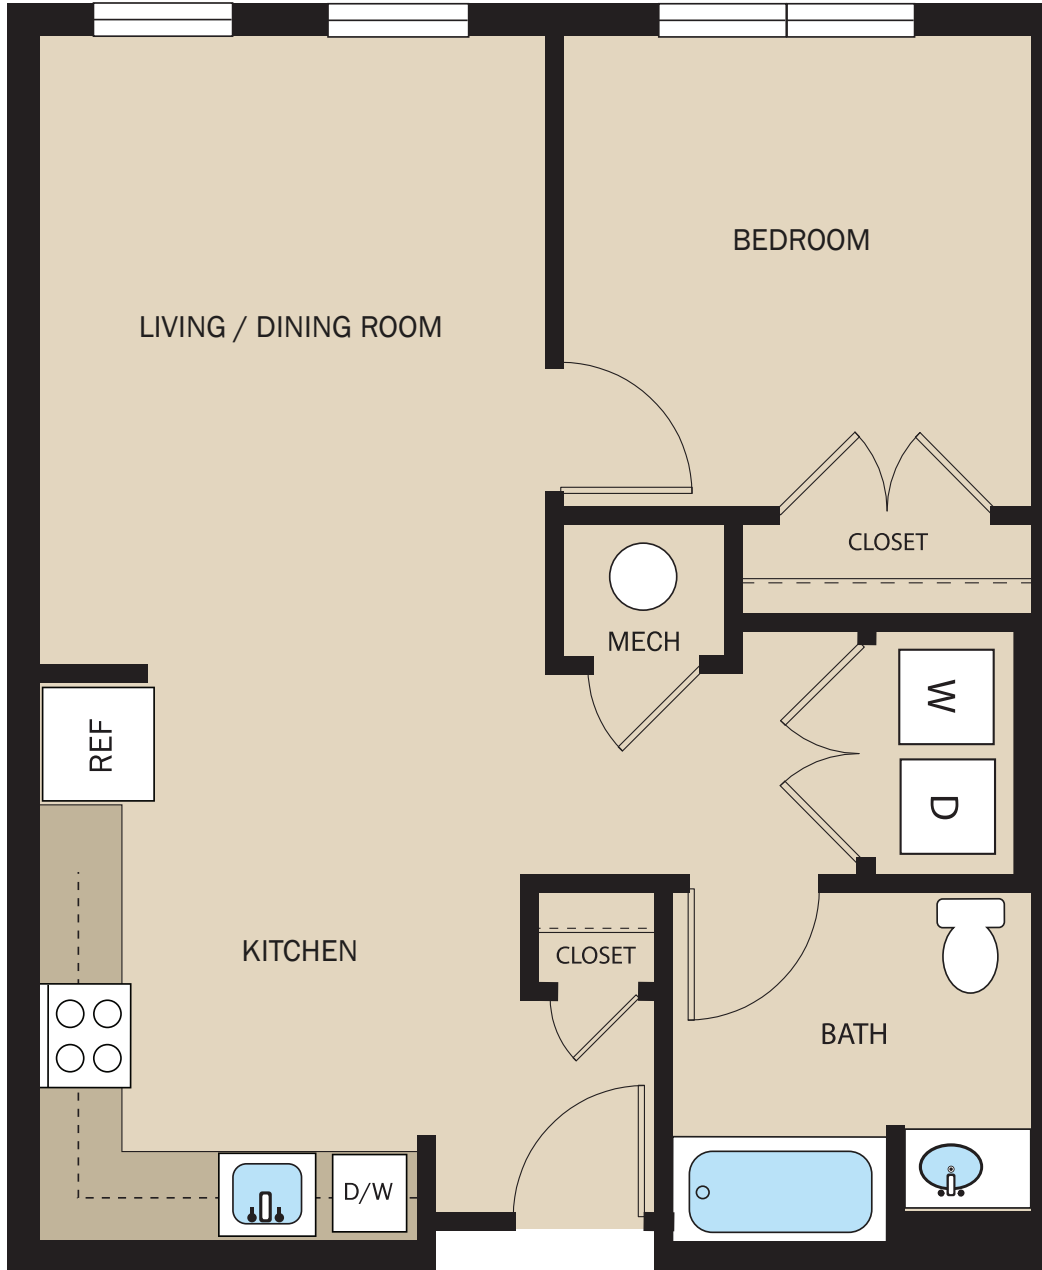

The Lift & Rise on Jefferson

1B
1 Bedroom | 1 Bath
662 SF

The Lift & Rise on Jefferson
2800 Jefferson Avenue
Newport News, VA 23607
757.913.5032

PENNROSE
Bricks & Mortar | Heart & Soul

TheLiftandRiseonJefferson.com