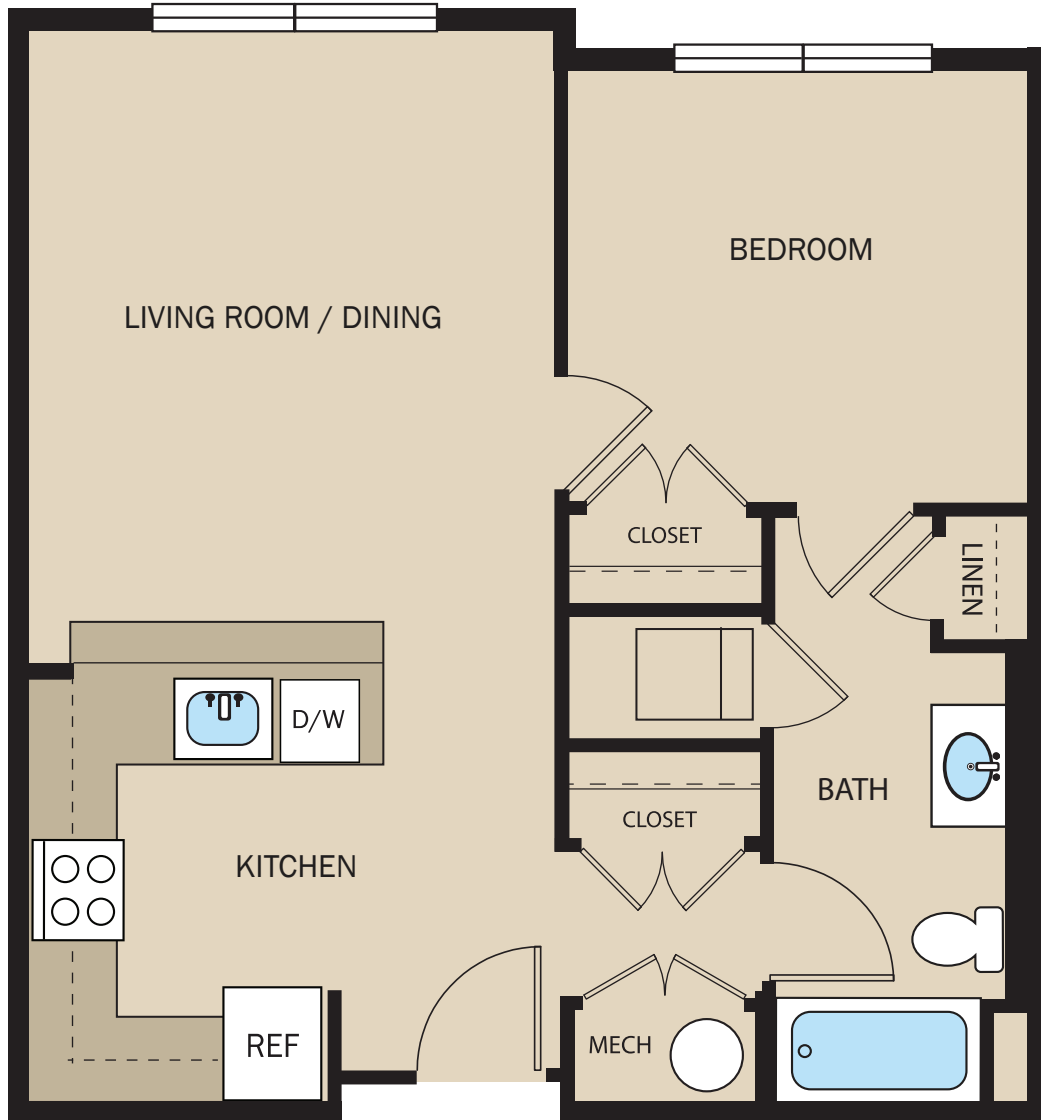

Renaissance Row

Floorplan 1A  
1 Bedroom | 1 Bath  
622 Square Feet

Renaissance Row  
4301 Park Heights Avenue  
Baltimore, MD 21215  
410.9450.3041  
RenaissanceRowApts.com

**PENNROSE**  
Bricks & Mortar | Heart & Soul