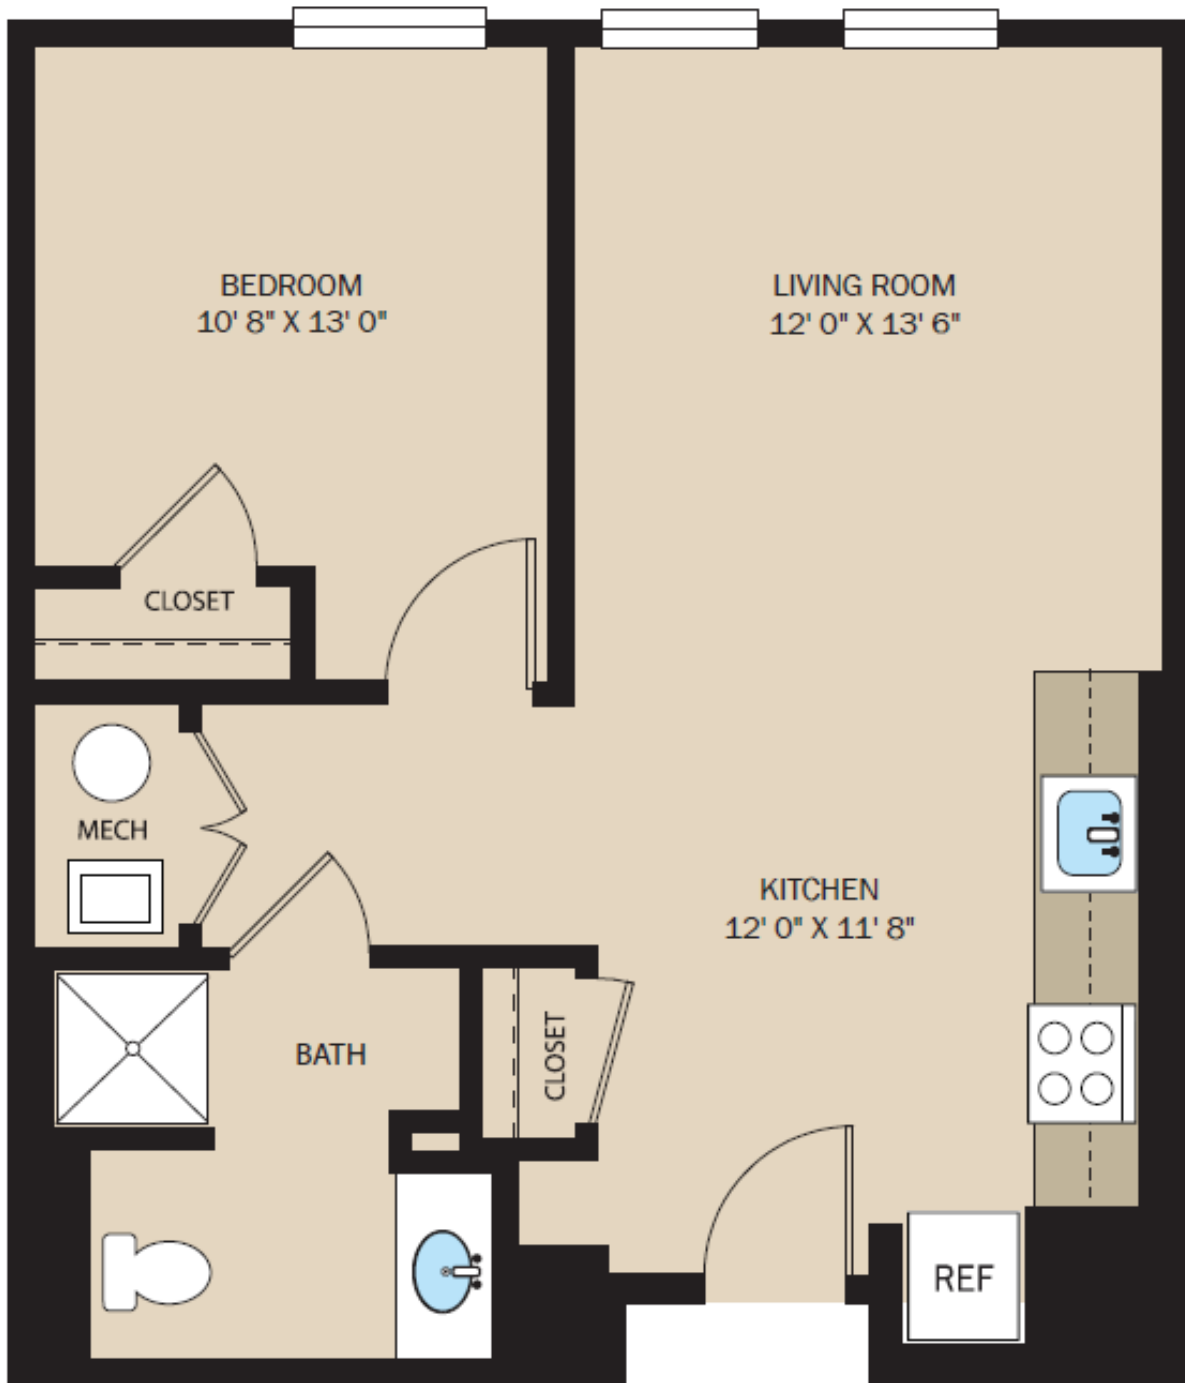

UNIT 1A

1 BR / 1 BA

660 SF

(P) 508.659.2871

MaryDStoneApts.com

(E) MaryDStone@penrose.com

Mary D. Stone

10 Church Street
Auburn, MA 01501