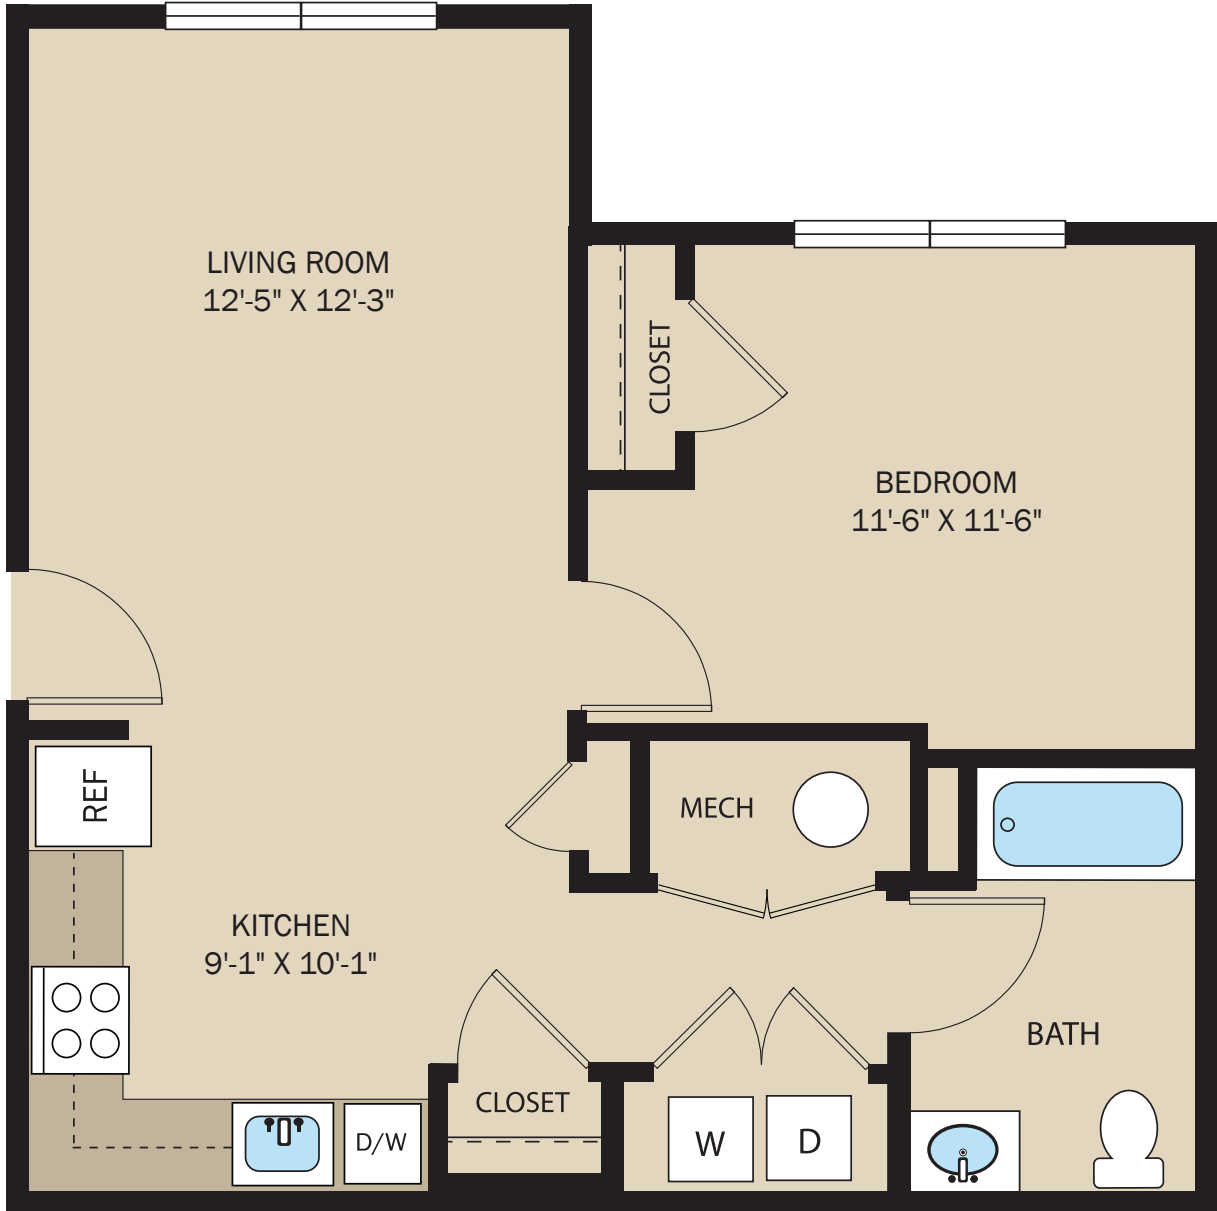

ONE BEDROOM

1 BR / 1 BA

651 SF

(P) 478.919.1077
GatewayPointeLiving.com
(E) GatewayPointe@penrose.com

1000 South Armed Forces Blvd
Warner Robins, GA 31088