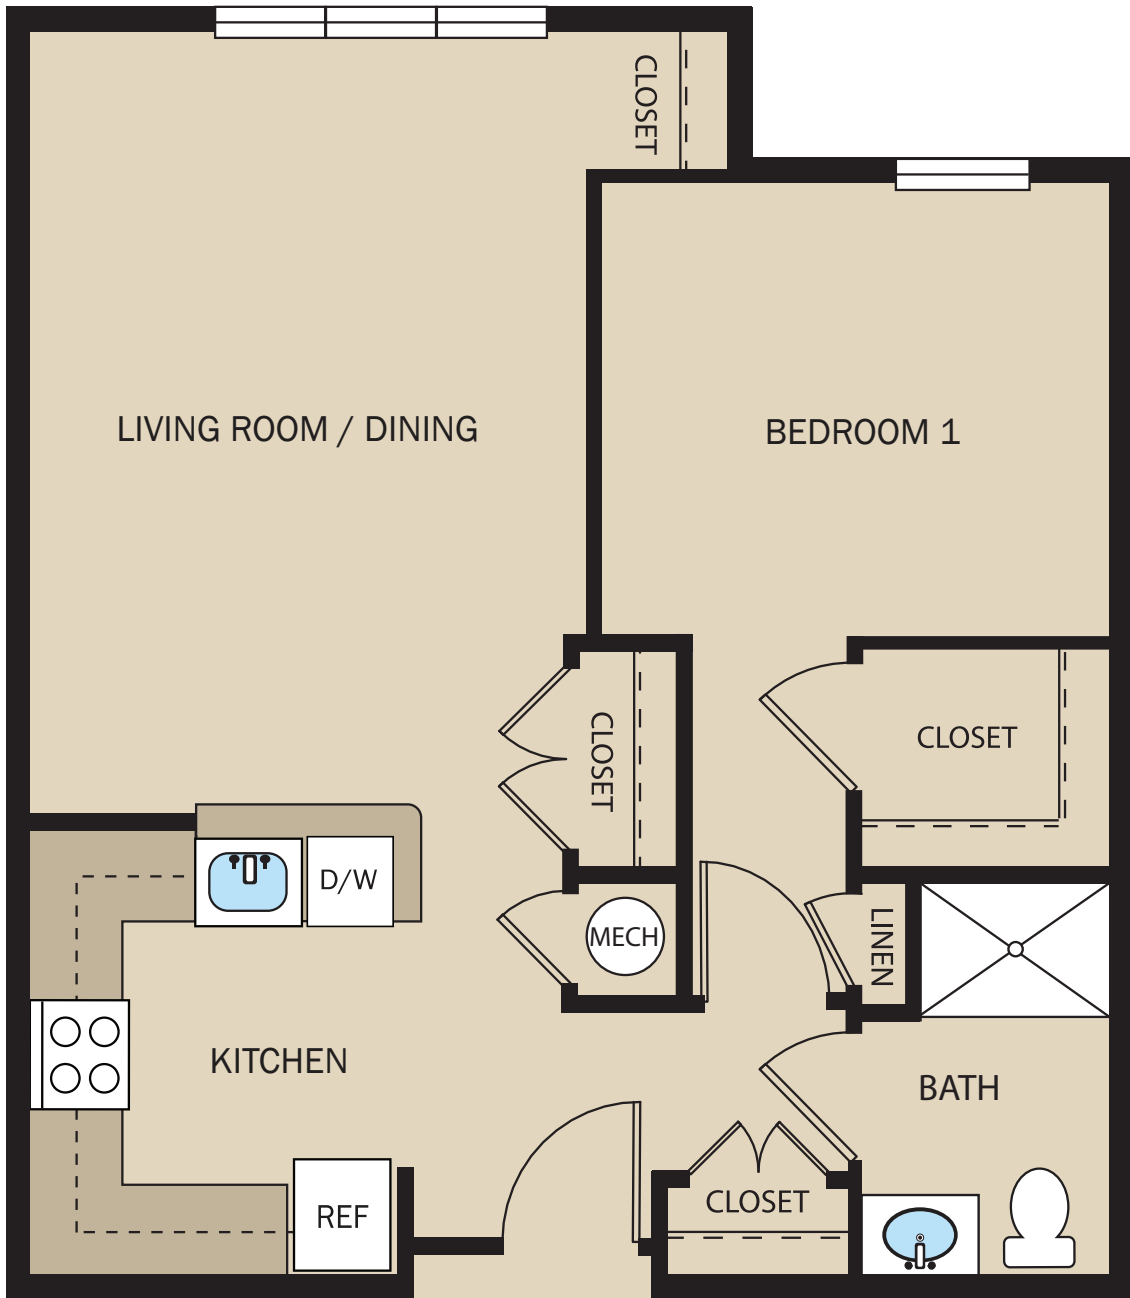

UNIT 1A

1 BR / 1 BA

617 - 648 SF

(P) 410-921-2250

PointeViewatAspenHill.com

(E) PointeView@penrose.com

**Pointe View at
Aspen Hill**

3136 Bel Pre Road
Silver Spring, MD 20906