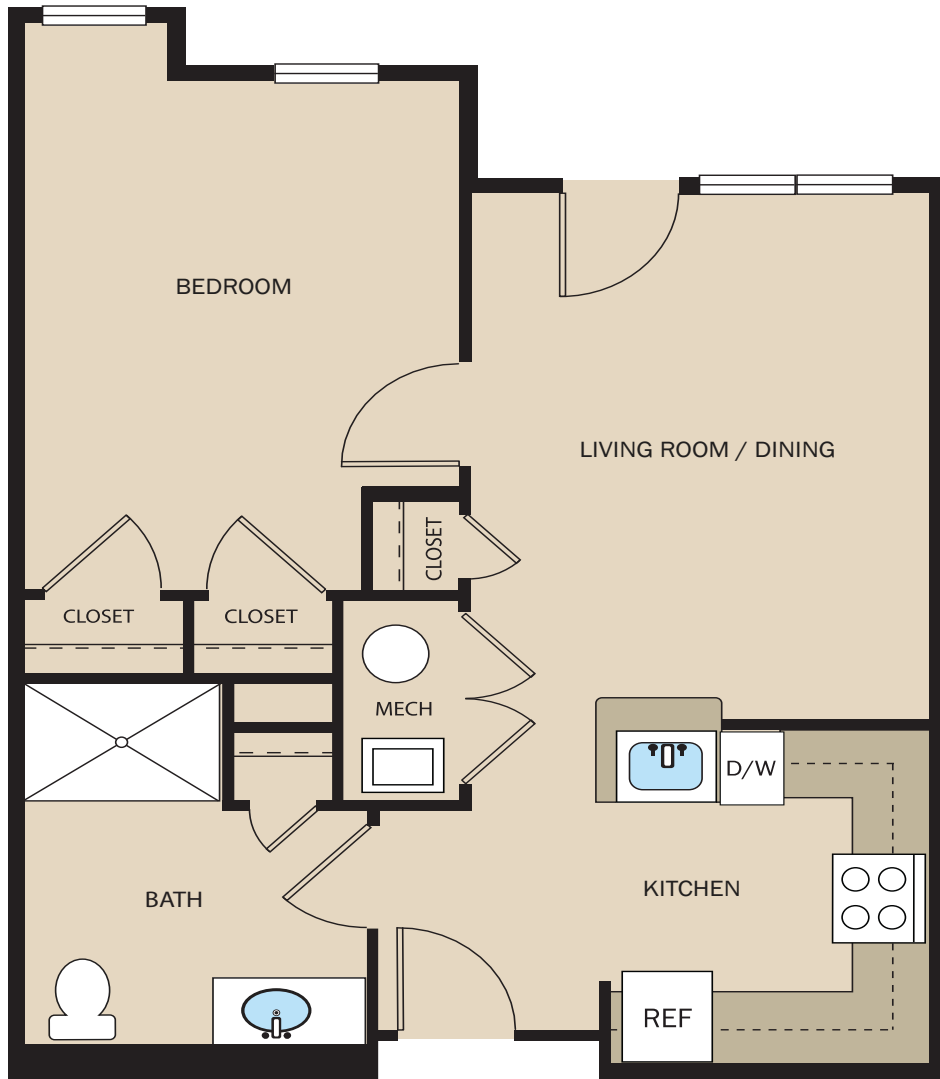

Residences at Glenarden Hills

Floorplan 1A – UFAS
1 Bedroom | 1 Bath
614 Square Feet

Residences at Glenarden Hills
3171 Roland Kenner Loop
Glenarden, MD 20706
410.995.7337

PENNROSE ResidencesatGlenardenHills.com
Bricks & Mortar | Heart & Soul