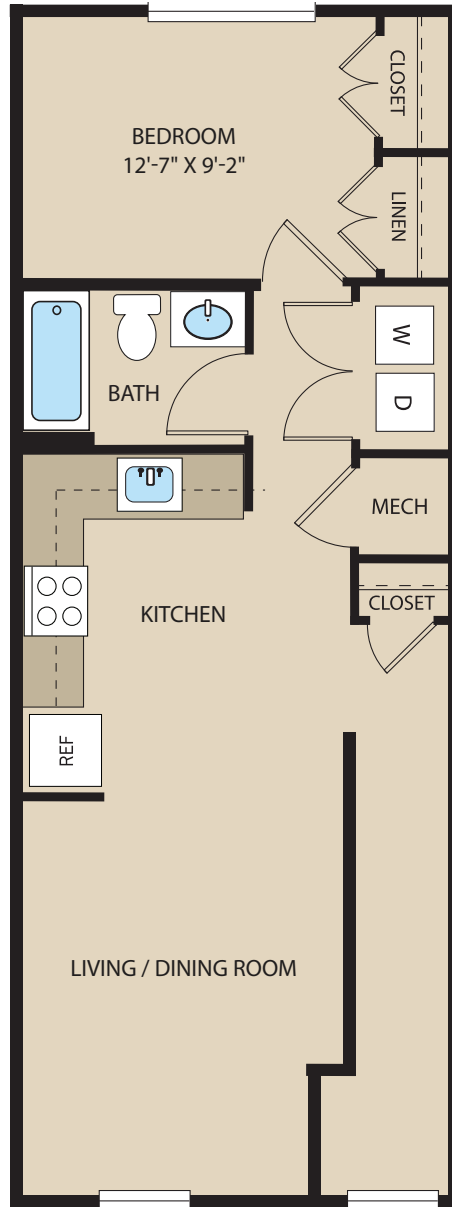

Wilbourn Estates

Floorplan 1A – 2nd Floor  
1 Bedroom | 1 Bath  
593 SF

Wilbourn Estates  
801 Newtowne Drive  
Annapolis, MD 21401  
410.450.3021  
WilbournEstates.com

**PENNROSE**  
Bricks & Mortar | Heart & Soul