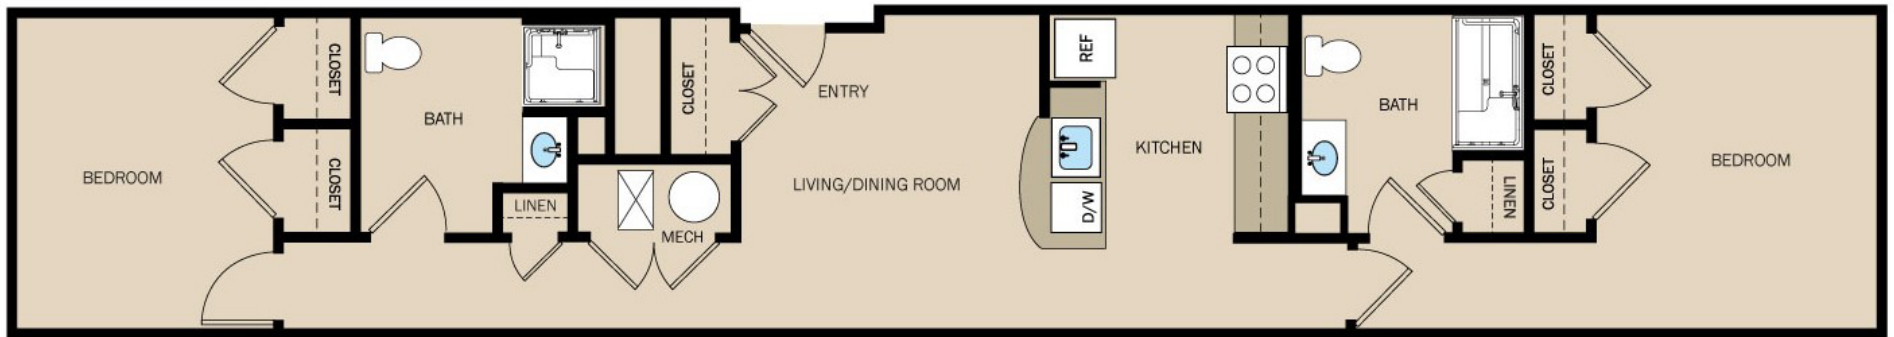

# UNIT 2B - 2 BR/2 BA

(P) 732.419.8884  
ResidenceAtRooseveltPark.com  
rooseveltpark@penrose.com

## Residence at Roosevelt Park

1 Roosevelt Drive  
Edison, NJ 08837