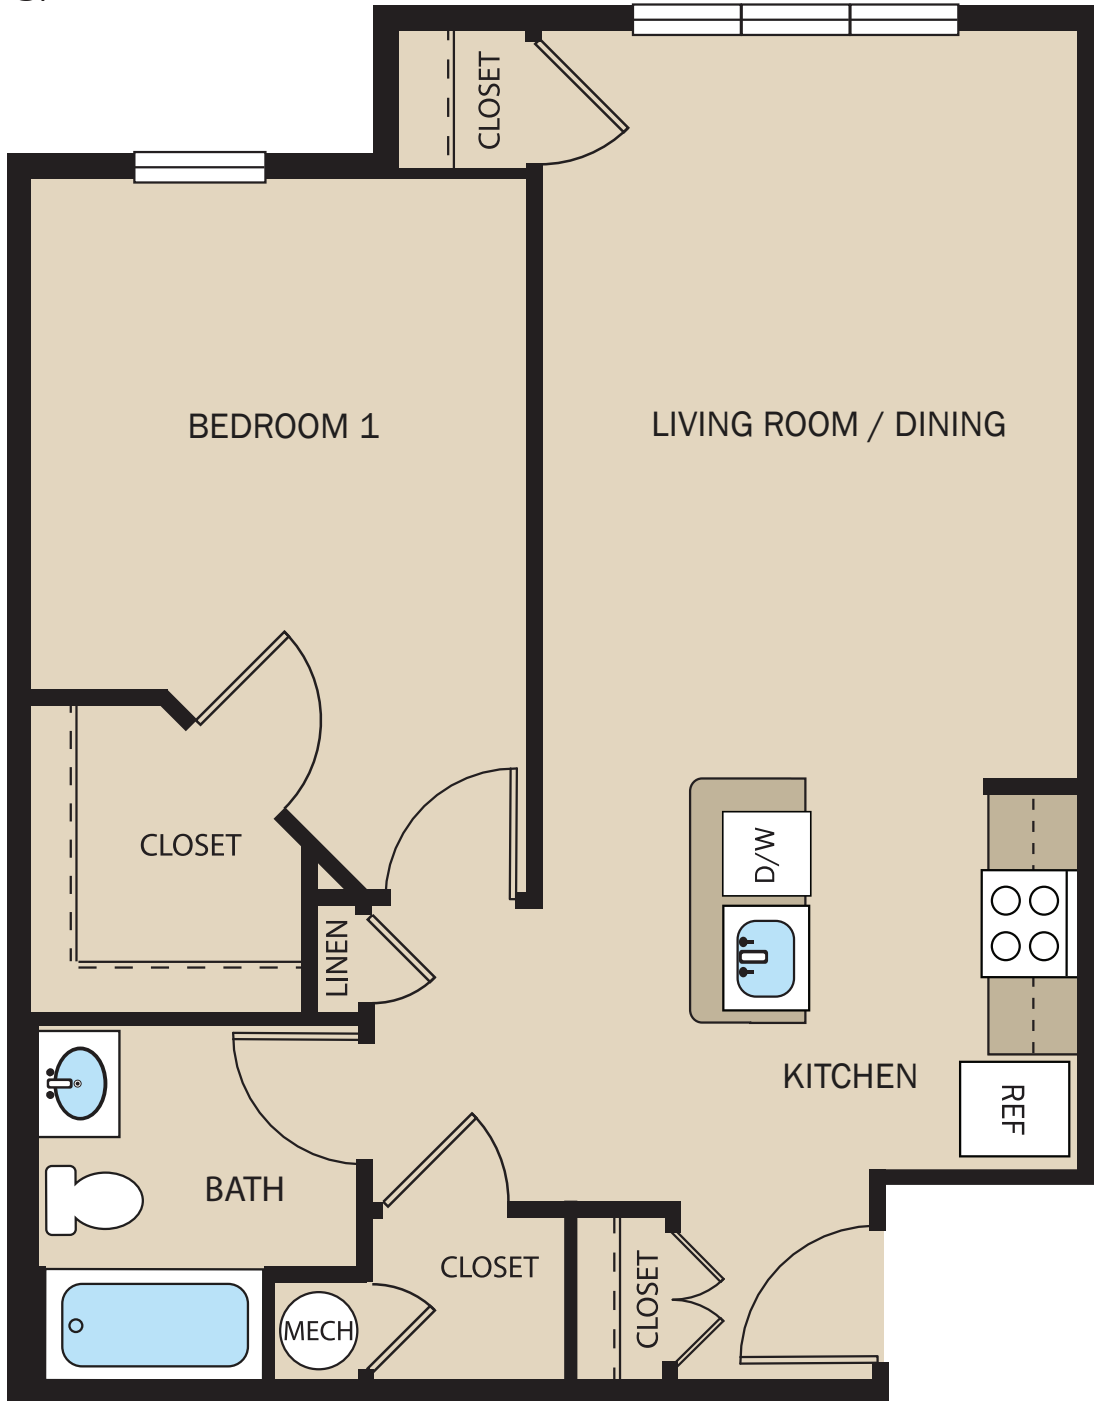

UNIT 1C

1 BR / 1 BA

678 - 705 SF

(P) 410-921-2250

PointeViewatAspenHill.com

(E) PointeView@penrose.com

**Pointe View at
Aspen Hill**

3136 Bel Pre Road
Silver Spring, MD 20906