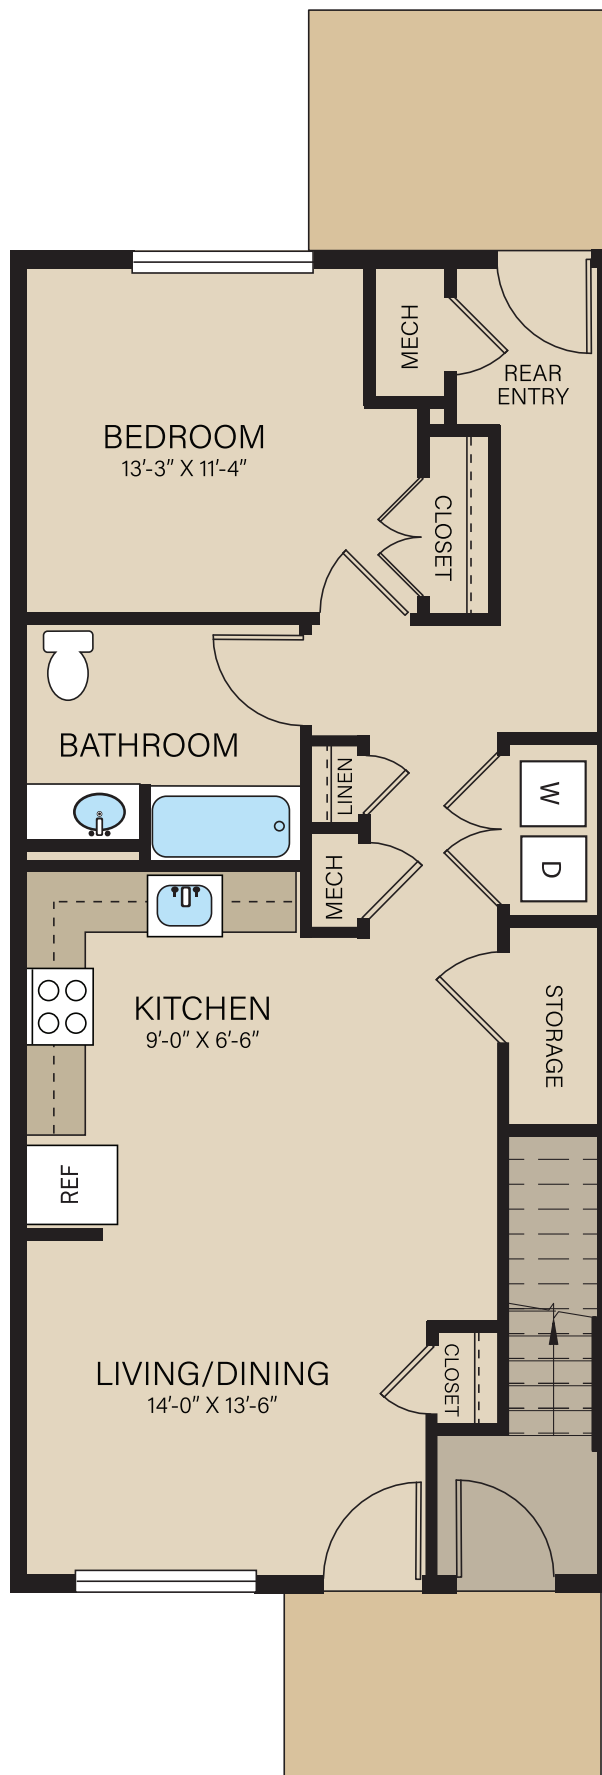

# UNIT A1

1 BR / 1 BA

775 SF

(P) 959.201.1270

VillageAtParkRiver.com

(E) ParkRiver@penrose.com

275 Plainfield Street  
Hartford, CT 06112