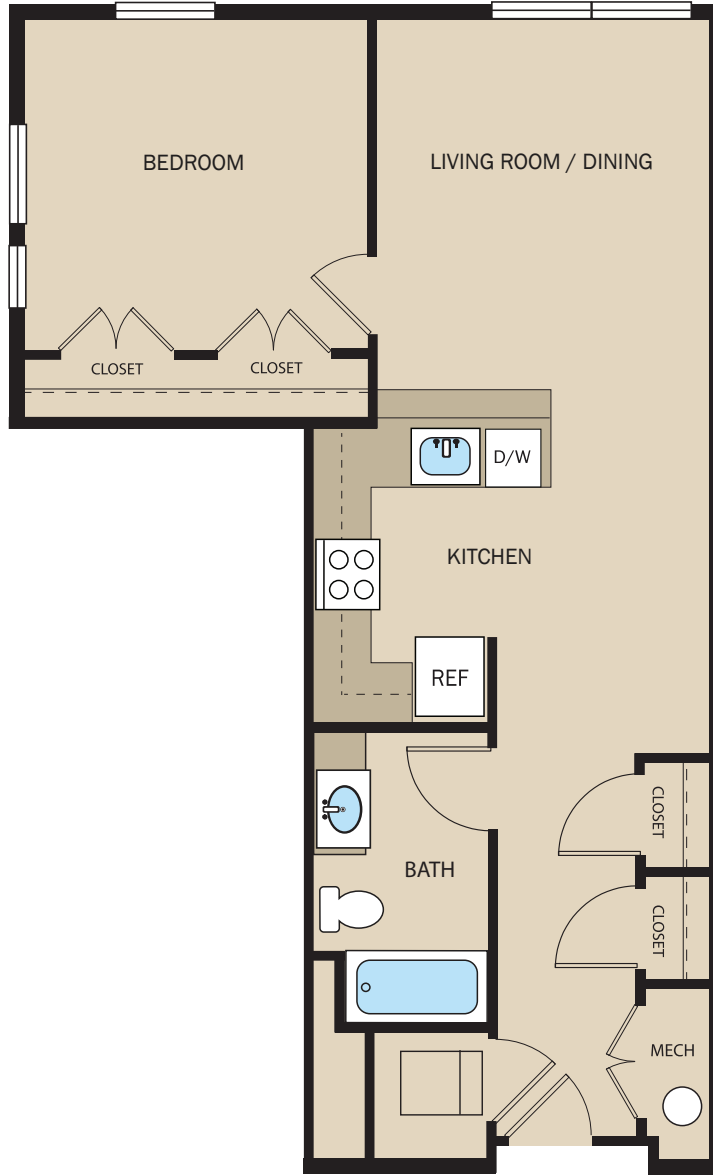

Renaissance Row

Floorplan 1B
1 Bedroom | 1 Bath
704 Square Feet

Renaissance Row
4301 Park Heights Avenue
Baltimore, MD 21215
410.9450.3041
RenaissanceRowApts.com

PENNROSE
Bricks & Mortar | Heart & Soul