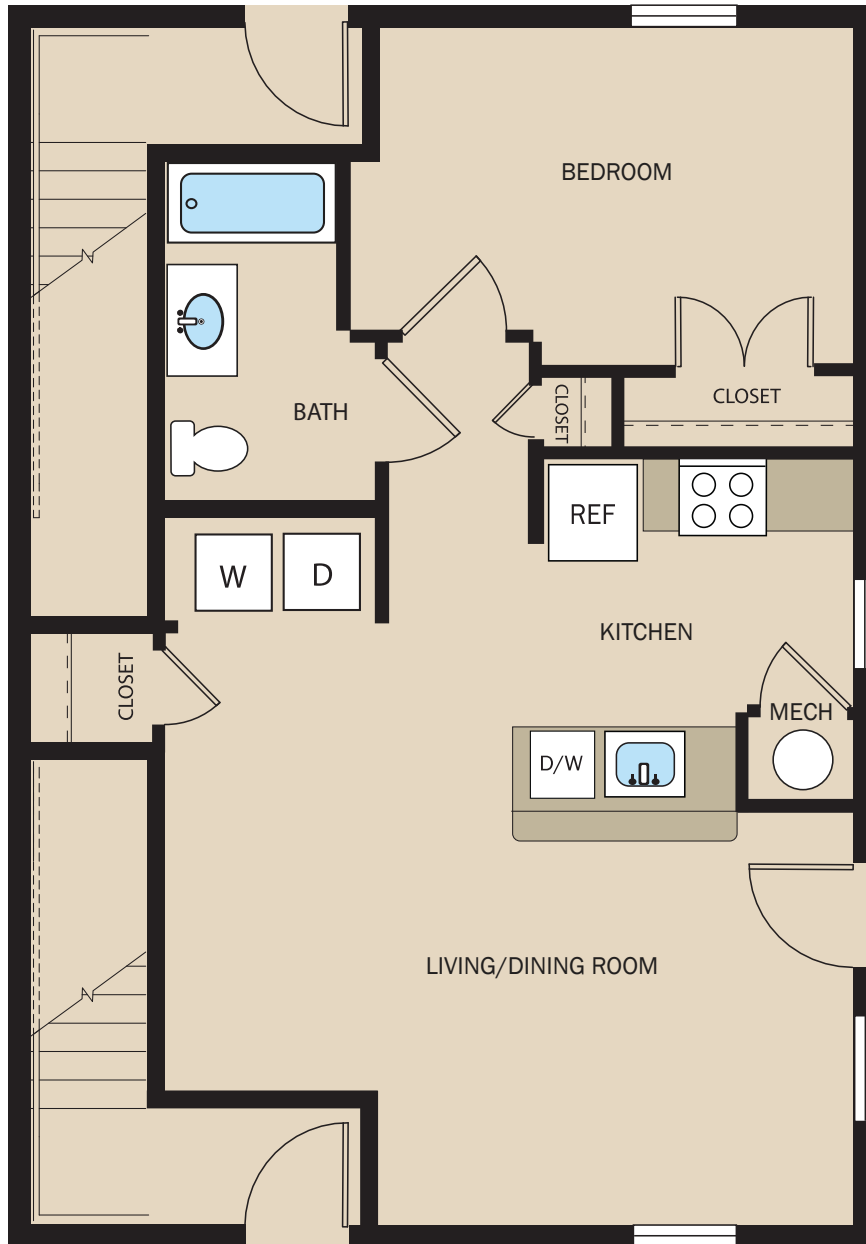

UNIT B UFAS

1 BR / 1 BA

720 SF

(P) 410.995.7560

(E) SquareatMerrittMill@Penrose.com

SquareatMerrittMill.com

Square at Merritt Mill

2712 Merritt Mill Road
Salisbury, MD 21804